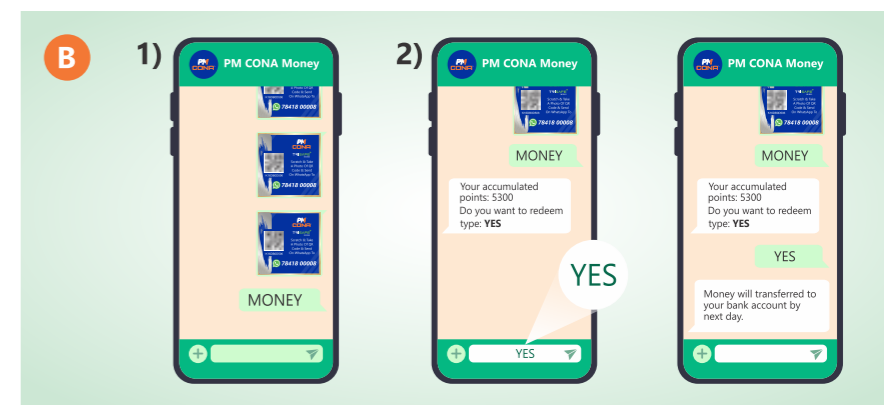

Save Contact as **PM CONA Powerman** or **PM CONA Money**

Scratch The Coupon Given On Left Side

Send A Clear Photo Of The Coupon On The Whatsapp Number **78418 00008**.

You Will Get One Time Link To Register Your Mobile Number/ Complete KYC (Kindly Fill The Details In The Link).

Once Your Number Is Registered Then You Have To Just Scratch The Coupon & Send Clear Photo Of All Future Coupons.

Collect Reward

OR

As Soon As You Send The Photo Of Scratched Coupon Your Points Will Start Getting Accumulated.