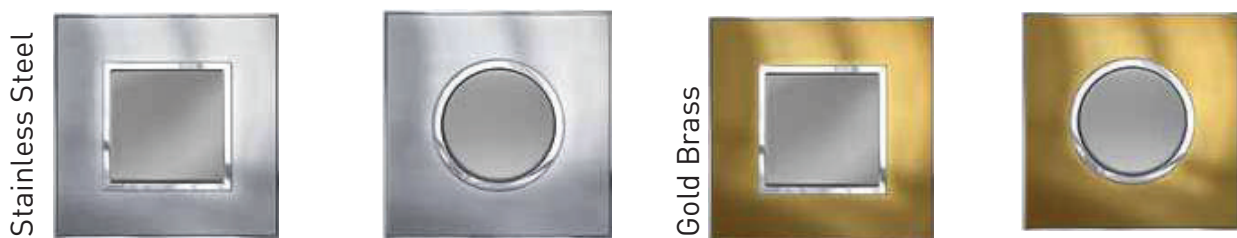

# ARTEOR™

A Rich Choice of Finishes

NEUTRAL

MIRROR

GRAPHIC

METAL

Graphite

Dark Bronze