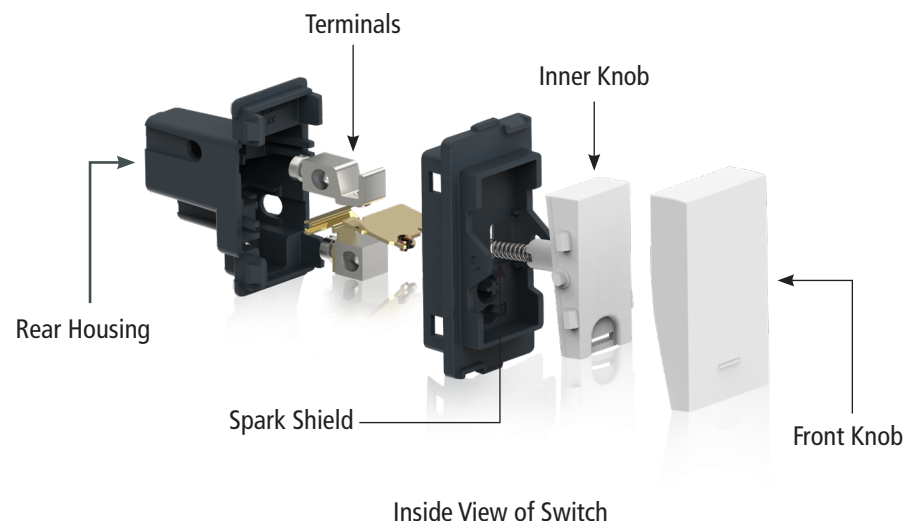

SOFT FEEL SWITCHES - 1 MODULE WITH

Description	Std Pack	Snow White		Mountain Grey		Sparkle Black	
		Cat No	MRP in ₹	Cat No	MRP in ₹	Cat No	MRP in ₹
Switch 10AX 1-way 1M	20	CB92601SW10	215	CB92601SM10	246	CB92601SB10	246
Switch 10AX 1-way with Indicator 1M	20	CB92801SW10	411	CB92801SM10	516	CB92801SB10	516
Switch 10AX 2-way 1M	20	CB92701SW10	392	CB92701SM10	487	CB92701SB10	487
Switch 16AX 1-way 1M	20	CB92601SW16	416	CB92601SM16	519	CB92601SB16	519
Switch 16AX 1-way with Indicator 1M	20	CB92801SW16	499	CB92801SM16	625	CB92801SB16	625
Switch 16AX 2-way 1M	20	CB92701SW16	499	CB92701SM16	625	CB92701SB16	625
Switch 25A 1-way 1M	20	CB92601SW25	573	CB92601SM25	712	CB92601SB25	712
Switch 25A 1-way with Indicator 1M	20	CB92801SW25	693	CB92801SM25	866	CB92801SB25	866

KEY FEATURES

- Designed For Silent Operation
- Soft Feel Switches
- Flat Aesthetic
- Robust Design For Longer Life
- Double rocker system for smooth operations
- 4 part design to reduce switching sound
- Heavy Duty Terminals
- Available in Snow White and Mountain Grey Colour

- All Switches and bell push are ISI marked and conforms to IS 3854: 2023
- "AX" rating for switches are suitable to fluorescent lights also.
- Suitable for Self Ballast Lamp