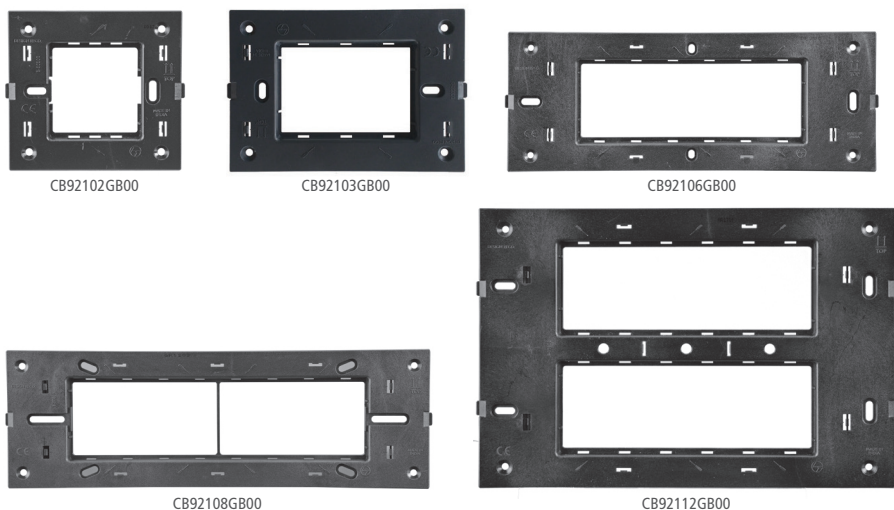

GRID FRAMES FOR ALL MATERIAL PLATES (GLASS, METAL, WOOD)

Description	Cut-out Dimensions (For Furniture Installation) W X H (mm)	Std Pack	Cat No	MRP in ₹
1/2 Module Grid Frame	71 X 60	10	CB92102GB00	92
3 Module Grid Frame	86 X 60	10	CB92103GB00	117
4 Module Grid Frame	110 X 60	10	CB92104GB00	139
6 Module Grid Frame	156 X 60	5	CB92106GB00	216
8 Module Grid Frame Horizontal	206 X 68	4	CB92108GB00	256
8 Module Grid Frame Square	109 X 125	5	CB92208GB00	256
12 Module Grid Frame	168 X 126	5	CB92112GB00	350
16 Module Grid Frame	191 X 136	4	CB92116GB00	454
18 Module Grid Frame	156 X 193	5	CB92118GB00	505

For Metal Boxes refer pg. no. 43