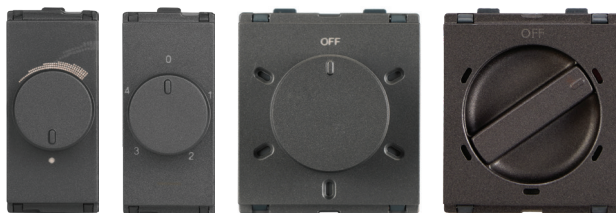

CB92101DM04

CB921101RM01

CB92102RM02

CB92202RM02

- 5 step fan regulator conforms to IS 11037: 2019 and comes with "flag indicator".
- All fan regulators are with 360 degree rotation.
- Dimmers only support incandescent and halogen load.
- Fan Regulators also suitable for BLDC fan without remote.