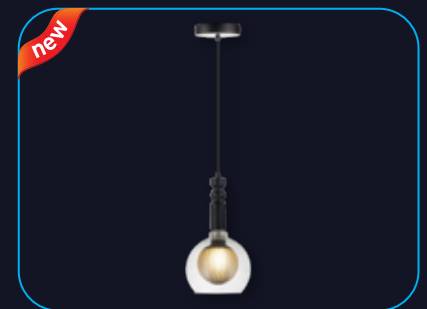

ROOK PENDANT 1LS E27 BLK L

A sleek black elongated, carved-shaped pendant that adds a touch of sophistication to any room, perfectly paired with Dazzle Shine lamp.

Model	Ordering Code	HSN Code	List Price in ₹ Per Unit	Master Packing (No. of Unit/s)
Rook Pendant 1LS E27 BLK L	LHFIAXD1TN1K007	94051900	1383.90	4 N