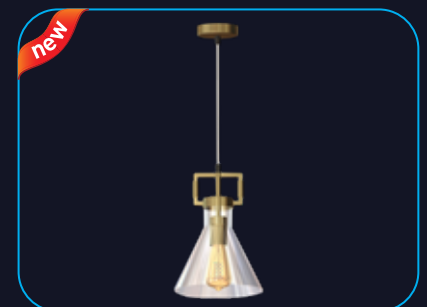

CRYSTINE

Where simplicity meets warmth in a breath of elegance. Crtyisine Pendant's clear glass design radiates an understated beauty, transforming even the largest, airy rooms into intimate, cozy room.

Model	Ordering Code	HSN Code	List Price in ₹ Per Unit	Master Packing (No. of Unit/s)
Crystine Pendant 1LS E27 BS BRS TRG	LHFAXHN1CN1O007	94051900	1700.00	2 N