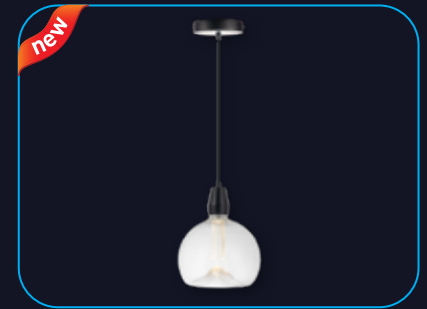

CRESTA PENDANT 1LS E27 BLK

A sleek black pendant, modern design and elegant finish that pairs perfectly with Dazzle Shine lamp.

Model	Ordering Code	HSN Code	List Price in ₹ Per Unit	Master Packing (No. of Unit/s)
Cresta Pendant 1LS E27 BLK	LHFIAWD1TN1K007	94051900	1383.90	4 N