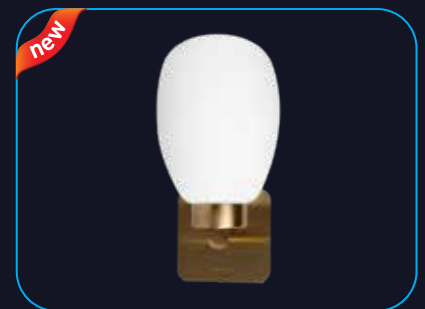

FLORETINE WL 1LS ABR B22 GLASS

Decorative wall light, gold finish fixture with white glass diffuser suitable for 7.5 W LED filament lamp E27 base.

Model	Ordering Code	HSN Code	List Price in ₹ Per Unit	Master Packing (No. of Unit/s)
1 N x 9 W LED Lamp/ 1 N x 7.5 W LED filament lamp	LHFOAJE1TZ1O7X5	94051900	1680.00	8 N