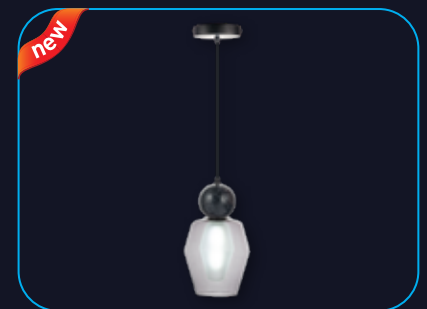

DEMI PENDANT 1LS E27 BLUE MRB

A striking blue marble finish and a circular shaped pendant that pairs perfectly with any Dazzle Shine lamp.

Model	Ordering Code	HSN Code	List Price in ₹ Per Unit	Master Packing (No. of Unit/s)
Demi Pendant 1LS E27 Blue MRB	LHFIAYD1TN1B007	94051900	2100.00	4 N