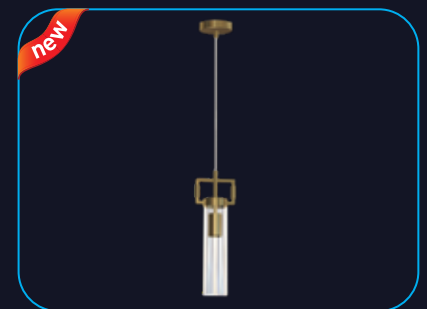

CRYSTINE

Where simplicity meets warmth in a breath of elegance. Crtyisine Pendant's clear glass design radiates an understated beauty, transforming even the largest, airy rooms into intimate, cozy room.

Model	Ordering Code	HSN Code	List Price in ₹ Per Unit	Master Packing (No. of Unit/s)
Crystine Pendant 1LS E27 BS BRS TUBE	LHFAXHN1DN1O007	94051900	1700.00	4 N