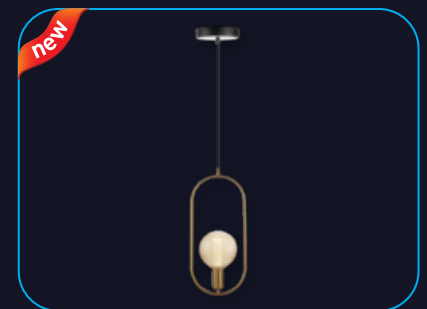

ILLUMINA PENDANT 1LS E27 MATT GLD

An elegant oval-shaped fixture with a matte gold finish designed to illuminate from its center perfectly pairing with Dazzle Shine lamp.

Model	Ordering Code	HSN Code	List Price in ₹ Per Unit	Master Packing (No. of Unit/s)
Illumina Pendant 1LS E27 Matt GLD	LHFIAWD1TN1T007	94051900	4200.00	4 N