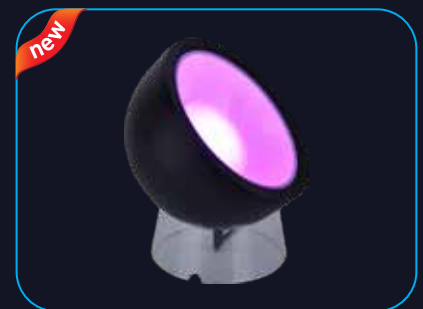

LUMOSPHERE (Smart Globe Projector BLE-MESH)

Meet Lumosphere, the ultimate portable smart globe projector. Transform any space, painting over it with a burst of vibrant coloured lights. This luminary can be controlled with the Digitap app, remote, or voice commands. Sync it to your playlists for an immersive experience or schedule it to match your everyday routine.

Model	Ordering Code	HSN Code	List Price in ₹ Per Unit	Master Packing (No. of Unit/s)
Lumosphere 10 W TW+RGB Globe Projector BLE-MESH	LHEHDGP1NN1K010	9405110000	7225.00	4 N