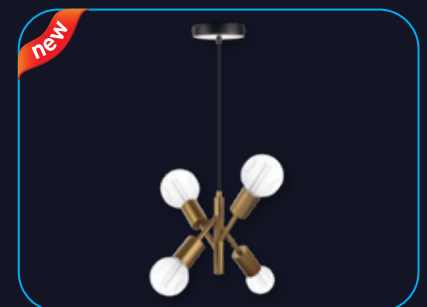

OMNI PENDANT 3LS E27 MATT GLD

A stunning pendant with a matte gold finish and four lamp sources designed for versatility, pairing with Dazzle Shine lamp.

Model	Ordering Code	HSN Code	List Price in ₹ Per Unit	Master Packing (No. of Unit/s)
Omni Pendant 3LS E27 Matt GLD	LHFIAWD3TN1T021	94051900	4200.00	4 N