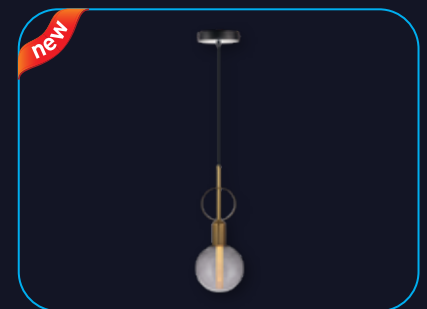

VERSA PENDANT 1LS E27 MATT GLD

A luxurious matte gold finish that exudes elegance, this versatile pendant pairs beautifully with any Dazzle Shine lamp.

Model	Ordering Code	HSN Code	List Price in ₹ Per Unit	Master Packing (No. of Unit/s)
Versa Pendant 1LS E27 Matt GLD	LHFIAXD1TN1T007	94051900	2669.10	4 N