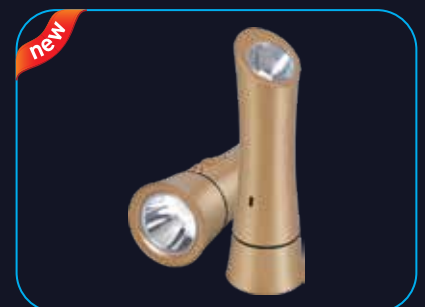

LTS TWIN RAY 3.5 W RECHARGEABLE TORCH

Aesthetically designed Two-way torch light with rechargeable Li-ion battery for fast charging.

Ordering Code	Watt	Battery Type	Battery Capacity	HSN Code	List Price in ₹ Per Unit	Master Packing (No. of Unit/s)
LHEXTHP7BN1D3X5	3.5 W	Rechargeable	3.7 V, 2000 mAh	85131010	961.86	10 N