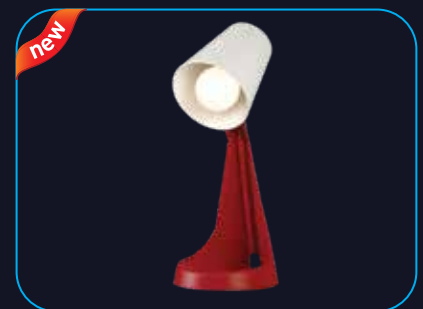

LTS MODERNA B22 LAMP BASE

Elegant & stylish table lamp in dual tone appearance, suitable for up to 7 W LED bulb with B22 holder.

Ordering Code	Watt	Battery Type	Battery Capacity	HSN Code	List Price in ₹ Per Unit	Master Packing (No. of Unit/s)
LHFXBZN1TN1R006	NA	NA	NA	85131010	474.58	6 N