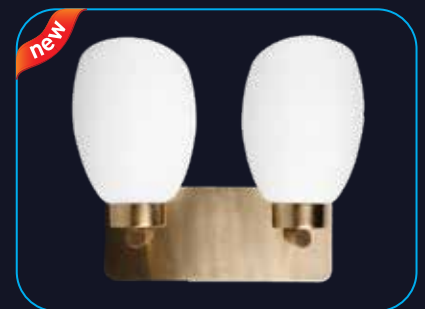

FLORETINE WL 2LS ABR B22 GLASS

Decorative wall light, gold finish fixture with white glass diffuser suitable for 7.5 W LED filament lamp E27 base.

Model	Ordering Code	HSN Code	List Price in ₹ Per Unit	Master Packing (No. of Unit/s)
1 N x 9 W LED Lamp/ 2 N x 7.5 W LED filament lamp	LHFOAJE2TZ1O7X5	94051900	3082.00	4 N