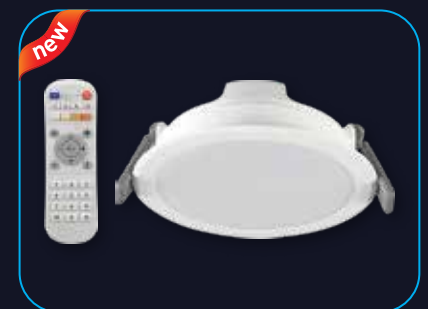

TRIM SMART RF PANEL ROUND

Premium category of smart down lighter in tunable white with Remote connectivity and features which add values to your home decor.

Model	Ordering Code	HSN Code	List Price in ₹ Per Unit	Master Packing (No. of Unit/s)
6 W LED SMART RF	LHFAXARE6TN2H006	94059900	1024.01	6 N
12 W LED SMART RF	LHFAXAXETANNE012	94059900	1165.25	6 N
15 W LED SMART RF	LHFAXAEEACNNC015	94059900	1306.50	6 N
REMOTE CONTROLLER	LHEHAHP5NANB000	94059900	692.09	4 N

Ceiling cutout ø 102 mm, height 46.5 mm for 6 W ± 2 mm. Ceiling cutout ø 128 mm, height 46.5 mm for 12 W ± 2 mm.
Ceiling cutout ø 155 mm, height 46.5 mm for 15 W ± 2 mm.