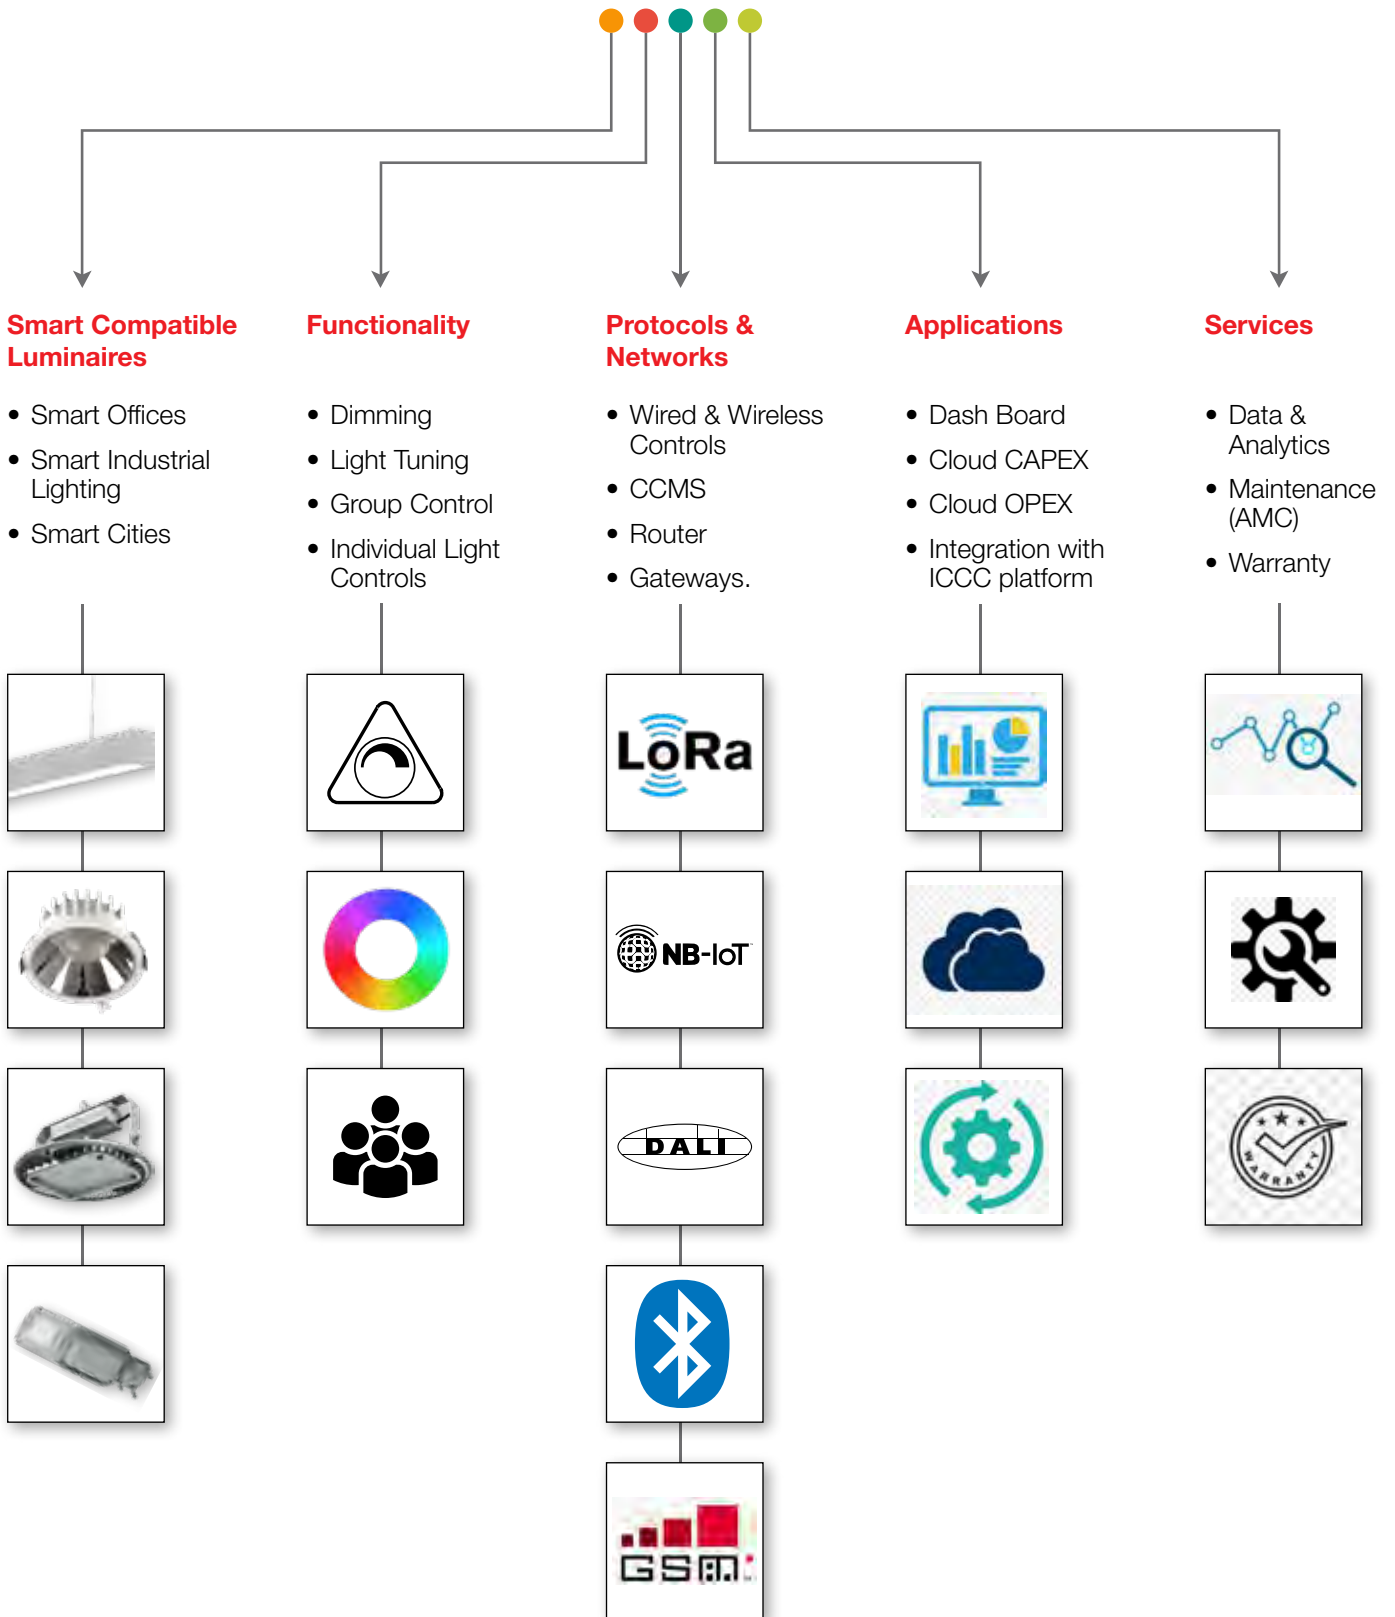

# CERTIFICATION

Havells lighting plant in Neemrana is spread over 1,21,405.69 m<sup>2</sup> of land with over 18,580.60 m<sup>2</sup> of working space under a single roof. The plant has been made keeping in mind the global markets of Europe, US and the Middle East. Setting new benchmarks in the industry, this Havells plant will help bridge the technological divide between Europe and India when it comes to manufacturing high-end lighting luminaries.

Japanese flexible CNC controlled steel fabrication process for the accuracy in sheet punching & bending Italian robotised box bending machines to design complex enclosure shapes without human intervention Automated powder coating paint shop to minimize wastage & fast colour change Eco-friendly zero discharge plant Parabolic rolling machine for replicating complex and accurate forms and shapes Flexible assembly line Modern laboratories.

# HAVELLS CONNECTED LIGHTING SOLUTION