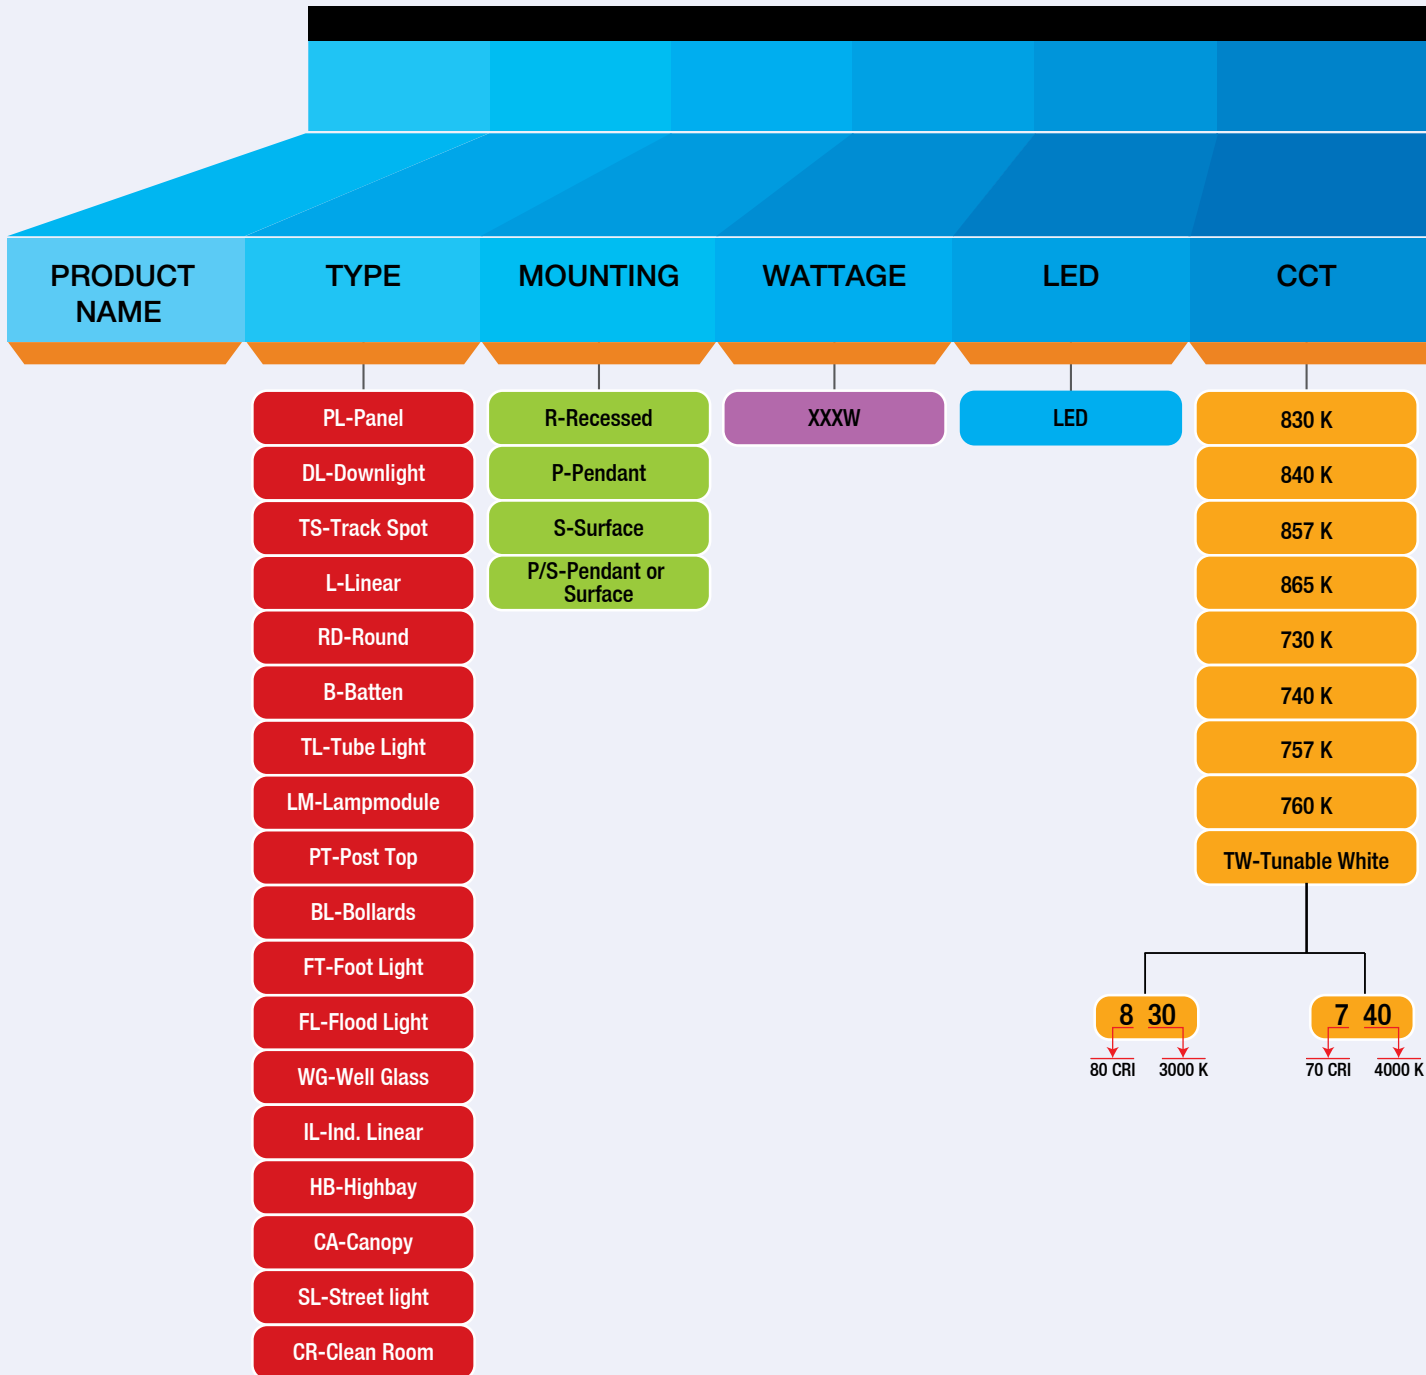

PRODUCT CODE

EXAMPLES:

PRODUCT NAME	TYPE	MOUNTING	WATTAGE	LED	CCT
BAYBRITESAUCERHB200WLED757WBTOLTG					
BAYBRITESAUCER	HB	P	200 W	LED	757 K
ENDURPEARLSL15WLED757SASYTOPC					
ENDURPEARL	SL	-	15 W	LED	757 K
VENUSNEOHE2X2PLR18-42WLED857MOD					
VENUSNEOHE2X2	PL	R	34 W	LED	857 K