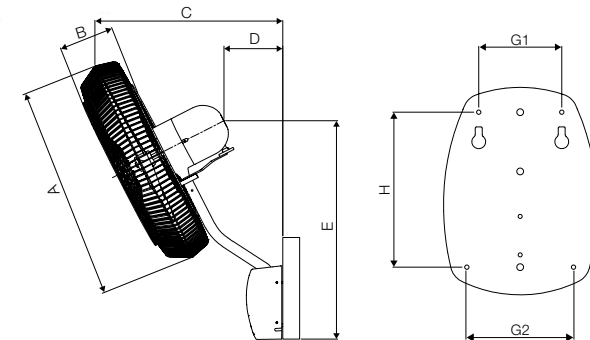

Air delivery measurement at a distance of 6 times blade sweep from the fan.
Built-in regulators available only for 450 mm sweep.
Conforming to IS: 2997-1964.

Tolerance on ratings (As per IS 2997-1964)
Speed -10%
Power +10%
Air Delivery -10%

* Design/Specifications may vary without notice due to continuous technology up-gradation.