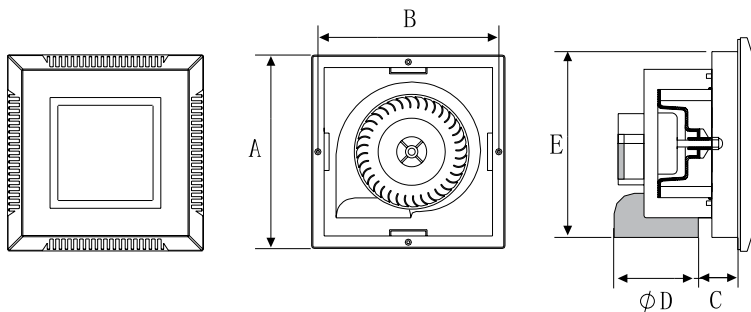

Sweep	A	B	C	D	E
130 mm	264 mm	242 mm	33.5 mm	97 mm	228 mm

Sweep	Power Input	Speed	Air Delivery	Rated Voltage	Rated Frequency	Noise Level
130 mm	24 W	1200 r/min (RPM)	150 m³/h	220 V-240 V	50 Hz	42 dB