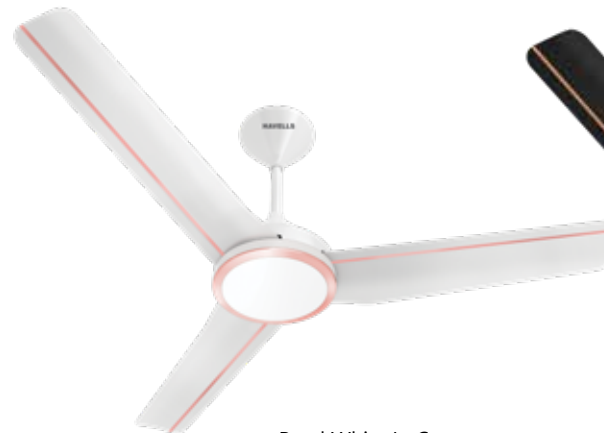

Pearl White Lt Copper

Metallic Black Lt Copper

STAR RATING	SWEEP	POWER INPUT	SPEED	AIR DELIVERY
	1200 mm	53 W	320 r/min	220 m ³ /min

HAVELLS

STEALTH AIR UNDERLIGHT

Metallic Black

RF remote control for all direction sensing