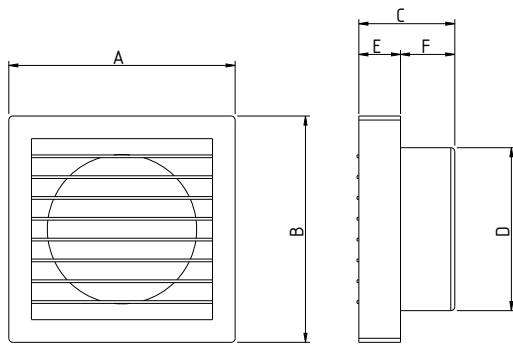

Sweep	A	B	C	D	E	F
150 mm	208 mm	208 mm	120 mm	146 mm	58 mm	62 mm

Sweep	Power Input	Speed	Air Delivery	Rated Voltage	Rated Frequency	Noise Level
150 mm	25 W	1760 r/min (RPM)	300 m³/h	220 V-240 V	50 Hz	45 dB

Note: Also available with thermally operated automatic shutter (DX-WT)