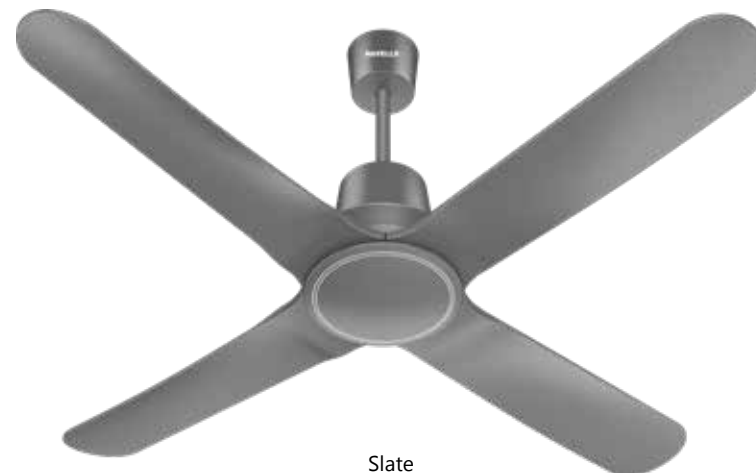

RF remote control for all direction sensing

Low Noise

Unique 4 blade design

Aerodynamic ABS Blades

Free Installation

- Aerodynamic 4 blade for Superior Air Delivery
- Dust Resistant coating on the blades

STAR RATING	SWEEP	POWER INPUT	SPEED	AIR DELIVERY
	1200 mm	40 W	270 r/min	245 m3/min