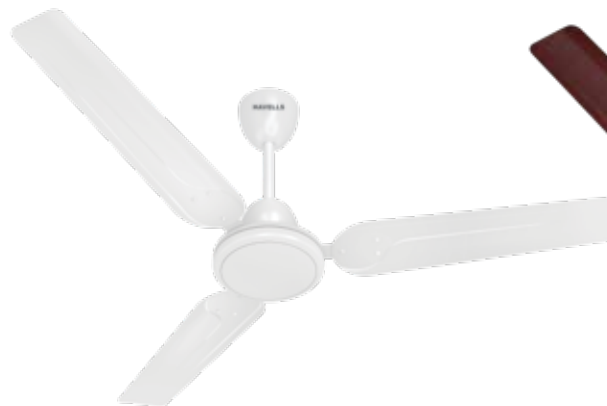

Matt White

White

Brown

AEROKING ES

- Unique Ribbed Aluminum Blades for Better Air Spread
- Elegant Design & High Speed Performance.

Bianco

White

Brown