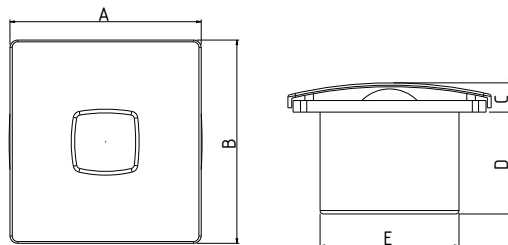

Sweep	A	B	C	D	E
100 mm	150 mm	150 mm	27 mm	72 mm	98 mm
150 mm	200 mm	200 mm	28 mm	94 mm	145 mm

Sweep	Power Input	Speed	Air Delivery	Rated Voltage	Rated Frequency	Noise Level
100 mm	15 W	2450 r/min (RPM)	140 m³/h	220 V-240 V	50 Hz	35 dB
150 mm	25 W	2000 r/min (RPM)	275 m³/h	220 V-240 V	50 Hz	40 dB