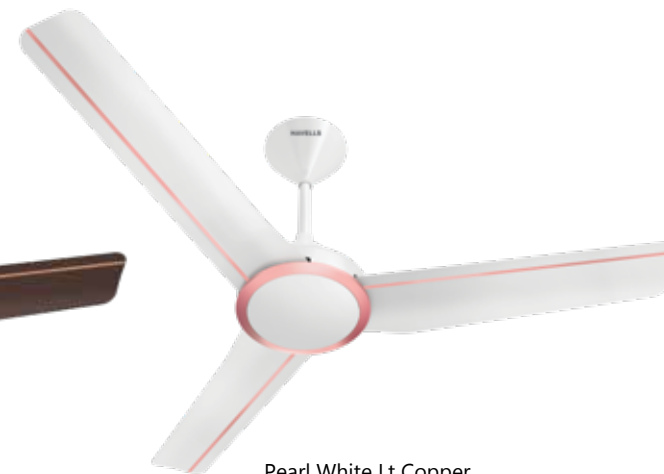

Pearl White Lt Copper