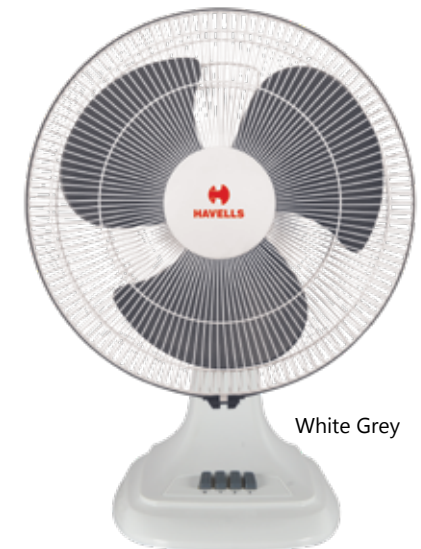

- Hi-speed motor for better air delivery
- Smooth oscillation

STAR RATING	SWEEP	Variant	POWER INPUT	SPEED	AIR DELIVERY
NA	400 mm	High Speed	120 W	2100 r/min	95 m³/min
NA	400 mm	Normal Speed	55 W	1350 r/min	65 m³/min

Model is available with High and Normal Speed Variant.