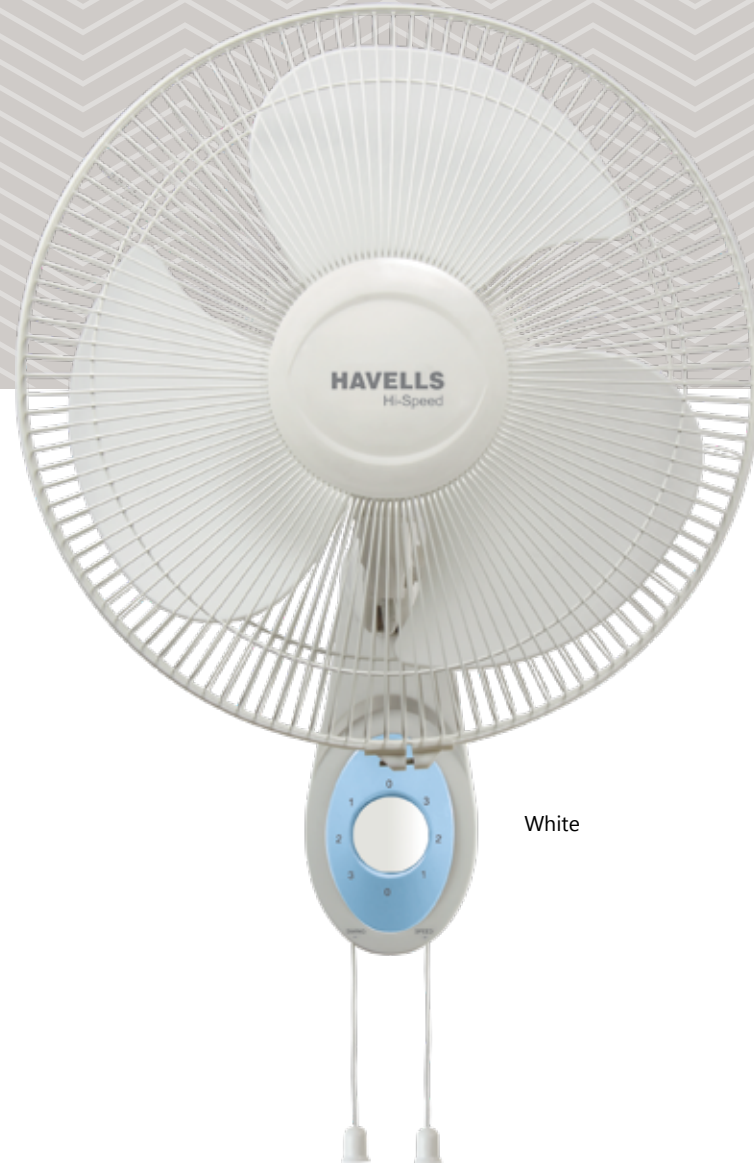

White

STAR RATING	SWEEP	POWER INPUT	SPEED	AIR DELIVERY
NA	400 mm	55 W	1350 r/min	65 m ³ /min

PLATINA - HS

Double Ball Bearing

Pull cord for Speed & Oscillation

- Smooth oscillation
- Aerodynamically designed balanced heavy duty PP blade