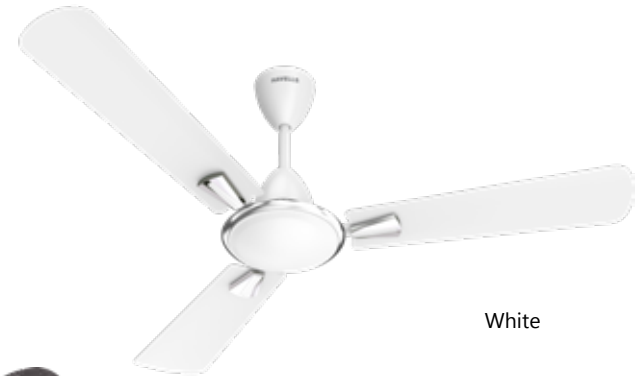

QUICK AIR

Matt Blue

- Wider Tip Blade for Higher Air Delivery
- UV metallized Body ring and Trim for Enhanced Looks
- Robust motor with large diameter

White

Bianco

Smoke Brown

STAR RATING	SWEEP	POWER INPUT	SPEED	AIR DELIVERY
	1200 mm	56 W	380 r/min	225 m ³ /min