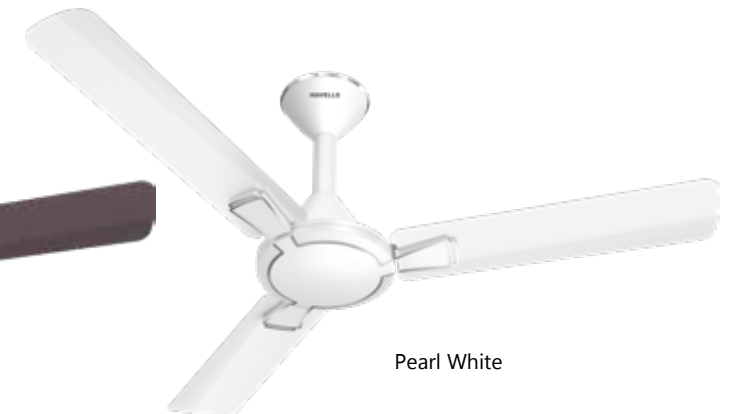

Pearl White