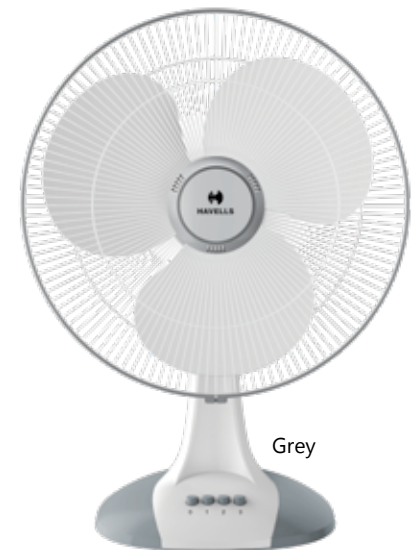

Cherry

White

SAMEERA

White

Grey

- Jerk free oscillation
- Pivot arrangement for tilting & oscillation
- Aerodynamically designed & balanced PP blades

STAR RATING	SWEEP	POWER INPUT	SPEED	AIR DELIVERY
NA	400 mm	55 W	1350 r/min	65 m ³ /min