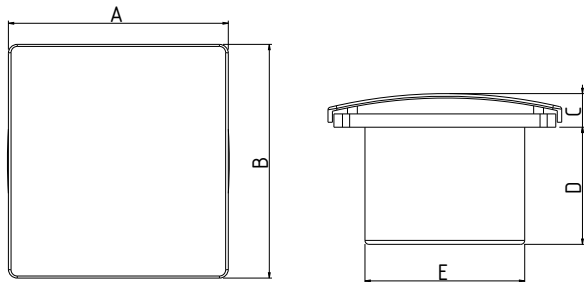

VENTILAIR ZX

- Ease of cleaning & maintenance
- Seamless design & finish
- Low noise operation
- High Air Delivery

Sweep	A	B	C	D	E
150 mm	194 mm	194 mm	148 mm	124 mm	34 mm