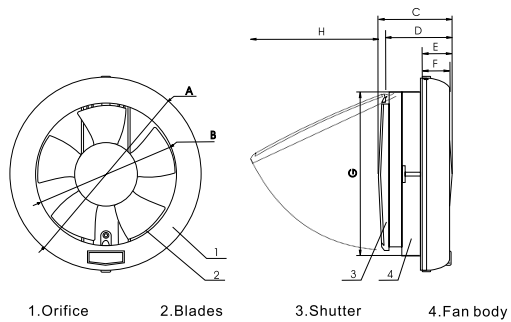

VENTILAIR DXR

- Back shutter & fan "ON-OFF" operations are inter-locked through pull cord
- Easy installation on glass & wood panels

Sweep	A	B	C	D	E	F	G	H
150 mm	210 mm	150 mm	80 mm	72 mm	35 mm	32 mm	180 mm	142 mm