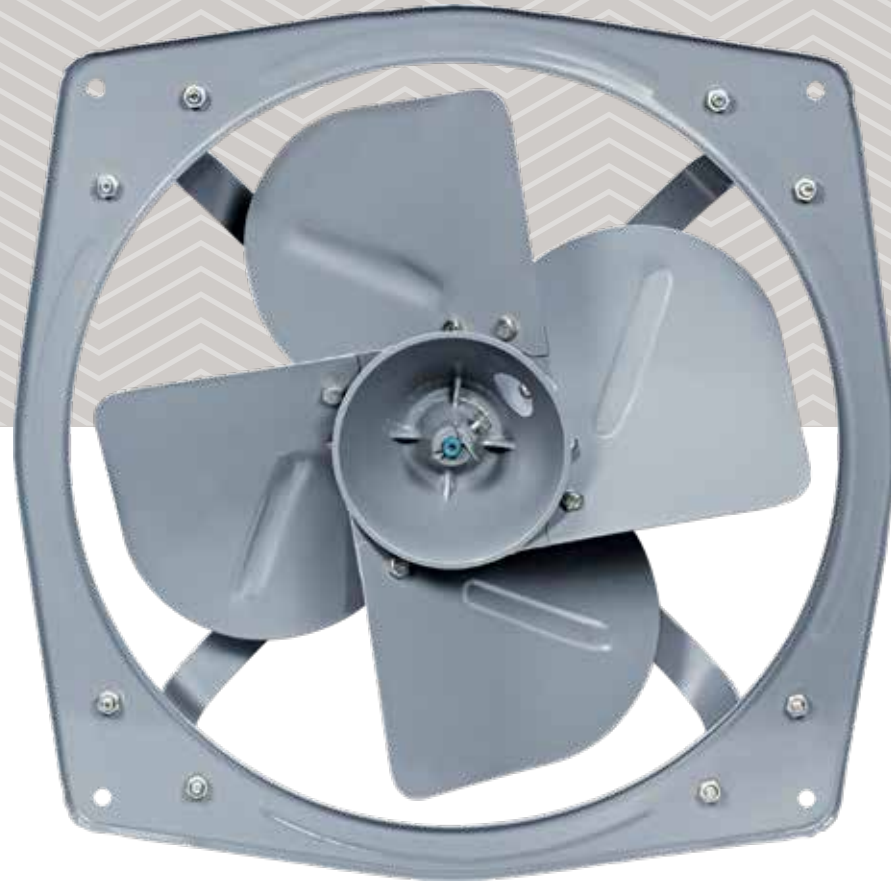

- Corrosion resistant body, minimal noise operation & maintenance free design
- Totally enclosed, highly efficient heavy duty motor with pressure die cast aluminium rotor mounted on two ball bearings
- Aerodynamically contoured blades handle maximum air with minimum power consumption.
- Rigid frame with rubber mountings for silent operation
- Conforming to IS: 2312 -1967
- Available in various sizes with I & III phase
- An IP55 rated product (protected from limited dust ingress and from low pressure water jets from any direction)
- Available 300 mm, 380 mm, 450 mm, 600 mm & 900 mm Sweep

(Above size are available in 900 r/ min (RPM) and 1400 r/ min (RPM))