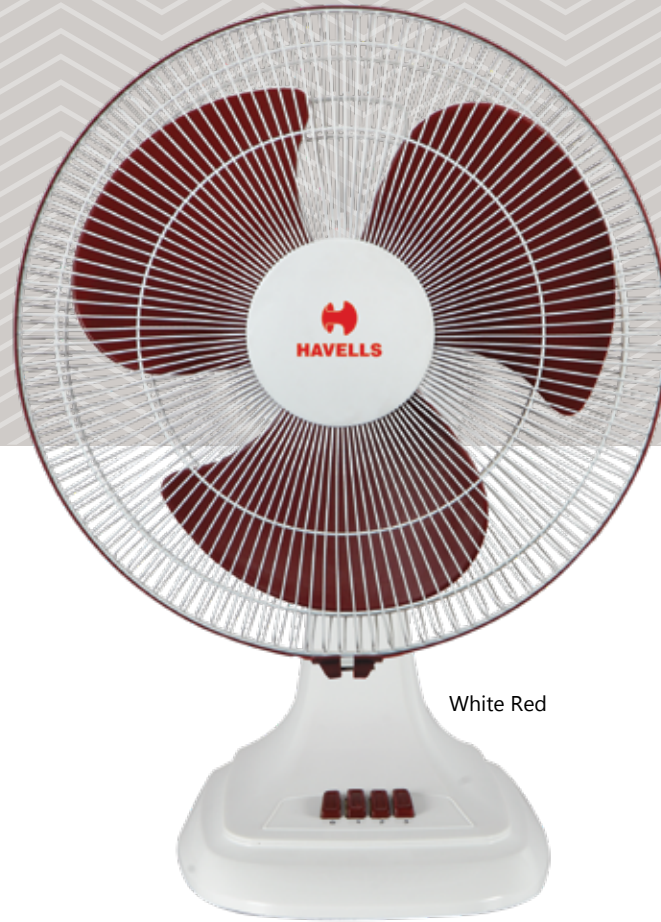

- Hi-speed motor for better air delivery
- Smooth oscillation

STAR RATING	SWEEP	Variant	POWER INPUT	SPEED	AIR DELIVERY
NA	400 mm	High Speed	120 W	2100 r/min	95 m³/min
NA	400 mm	Normal Speed	55 W	1350 r/min	65 m³/min

Model is available with High and Normal Speed Variant.