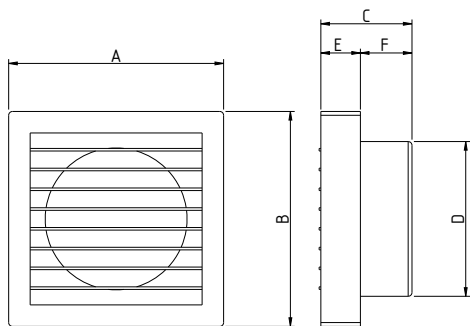

DXW CELSO

- Modern looks and sleek design for easy fitting
- Ideal for mounting on glass
- Pull cord for fan switch on-off and shutter open-close
- Shutter to prevent entry of insects, pest and rodents