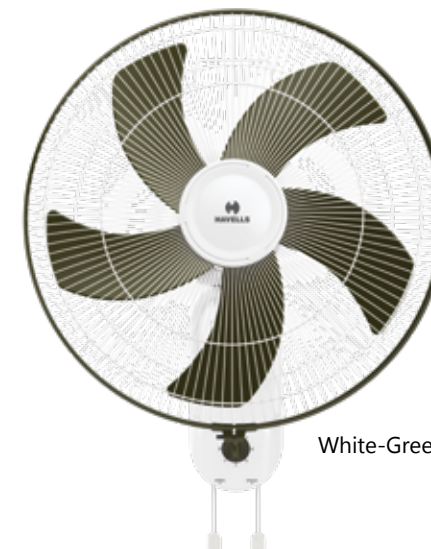

Model is available with High and Normal Speed Variant.

PENTAFORCE

- Smooth oscillation
- Aerodynamically designed & balanced propeller type blades

Grey-Wine

White-Green

STAR RATING	SWEEP	POWER INPUT	SPEED	AIR DELIVERY
NA	400 mm	62 W	1350 r/min	65 m ³ /min