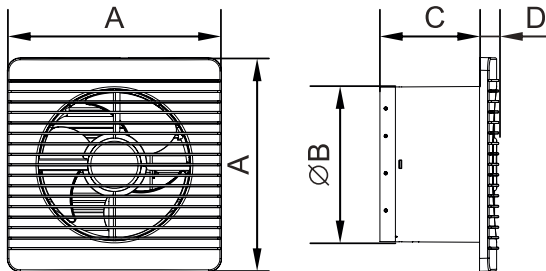

VENTILAIR BLDC

BLDC INVERTER
TECHNOLOGY

- Easy installation on glass window & wood panels
- Powerful air suction for clean and odorless air
- Mosquito net to avoid entry of insects
- Very low noise