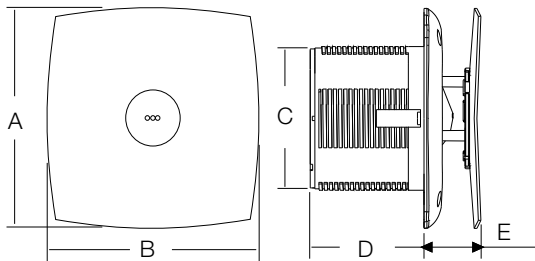

Sweep	A	B	C	D	E
100 mm	150 mm	150 mm	98 mm	89.5 mm	31 mm
150 mm	194 mm	194 mm	148 mm	124 mm	38 mm

Sweep	Power Input	Speed	Air Delivery	Rated Voltage	Rated Frequency	Noise Level
100 mm	15 W	2500 r/min (RPM)	98 m³/h	220 V-240 V	50 Hz	38 dB
150 mm	25 W	2200 r/min (RPM)	320 m³/h	220 V-240 V	50 Hz	42 dB