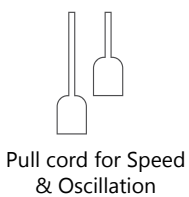

- Wooden texture body & blade to complement room decor
- Golden guards & trim for premium look
- Pull cord for On/Off, Speed & Oscillation