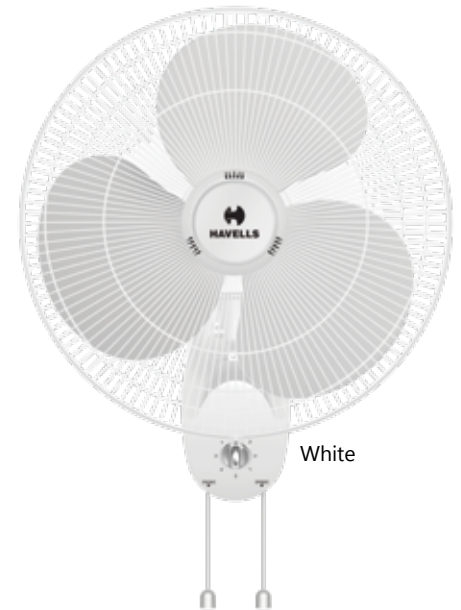

SAMEERA

Pull cord for Speed & Oscillation

- Elegant looks
- High Air Delivery
- Attractive colour combinations

Grey

White

STAR RATING	SWEEP	POWER INPUT	SPEED	AIR DELIVERY
NA	400 mm	55 W	1350 r/min	65 m ³ /min