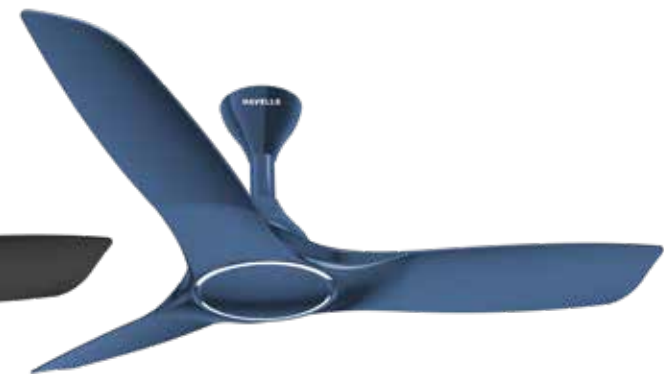

Indigo Blue

STAR RATING	SWEEP	POWER INPUT	SPEED	AIR DELIVERY
N. A.	1250 mm	80 W	280 r/min	280 m³/min