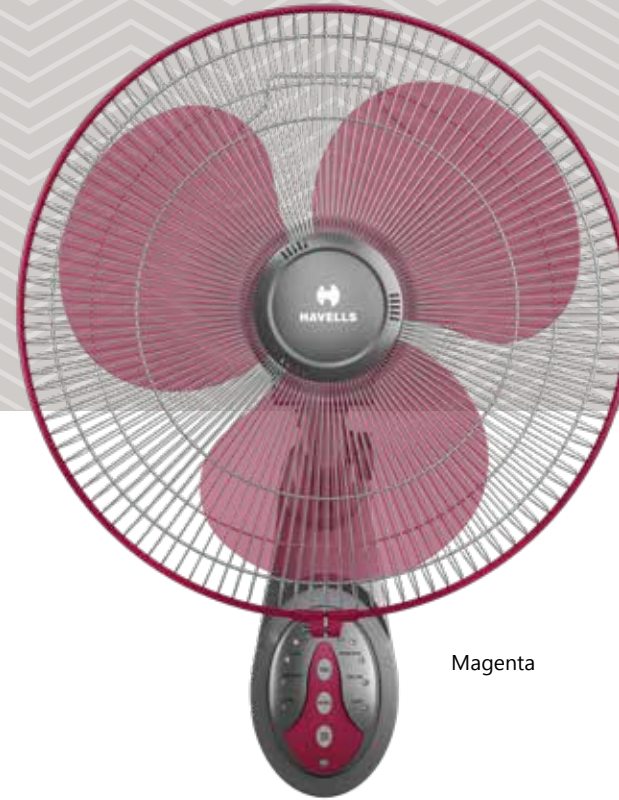

STAR RATING	SWEEP	POWER INPUT	SPEED	AIR DELIVERY
NA	400 mm	55 W	1350 r/min	65 m ³ /min

Brown Black

Blue Grey

Dusty Rose White

PLATINA BLDC

Magenta

BLDC INVERTER
TECHNOLOGY

- Sturdy and well built design
- High performance motor for better air delivery
- Smooth oscillation
- Aerodynamically designed & balanced heavy duty PP blades