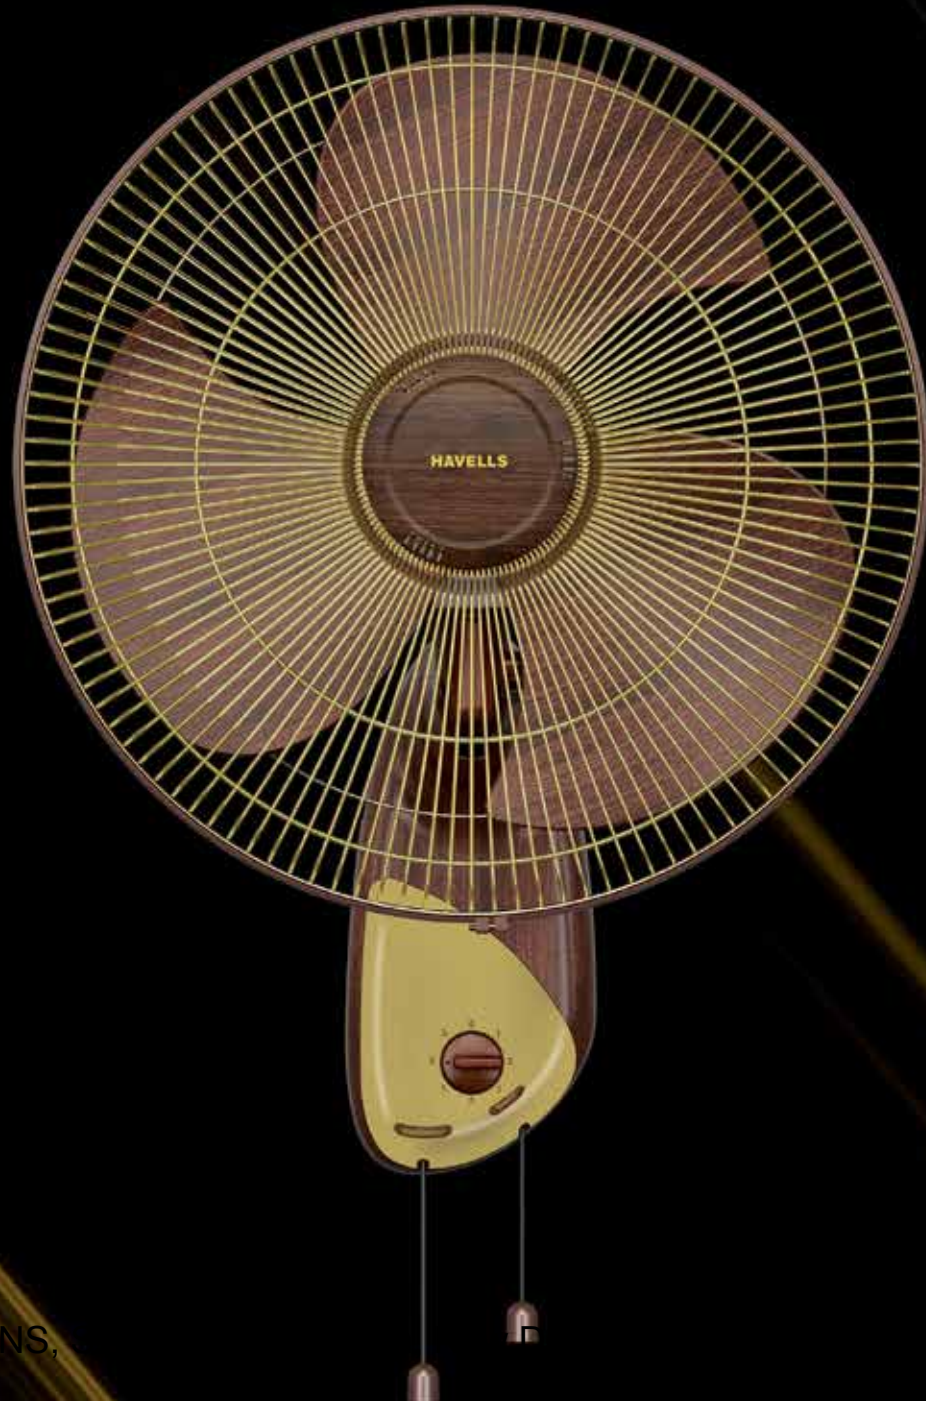

LOOK UP TO
**WALL
FANS**

PERSONS,

7

PERSONS,