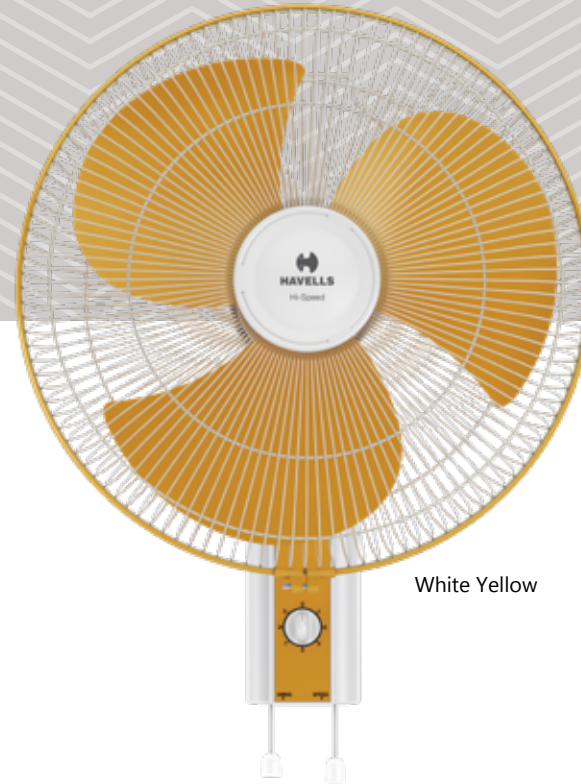

White

STAR RATING	SWEEP	POWER INPUT	SPEED	AIR DELIVERY
NA	400 mm	55 W	1350 r/min	65 m ³ /min

MARVEL WIND HS

Double Ball Bearing

Pull cord for Speed & Oscillation

- High performance motor for better air delivery
- Smooth oscillation
- Aerodynamically designed & balanced heavy duty PP blades

White Yellow

White Blue

STAR RATING	SWEEP	POWER INPUT	SPEED	AIR DELIVERY
NA	400 mm	120 W	2100 r/min	95 m ³ /min

White

AIRBOLL-HS

Double Ball Bearing

Pull cord for Speed & Oscillation

- Smooth oscillation
- Aerodynamically designed & balanced propeller type blades