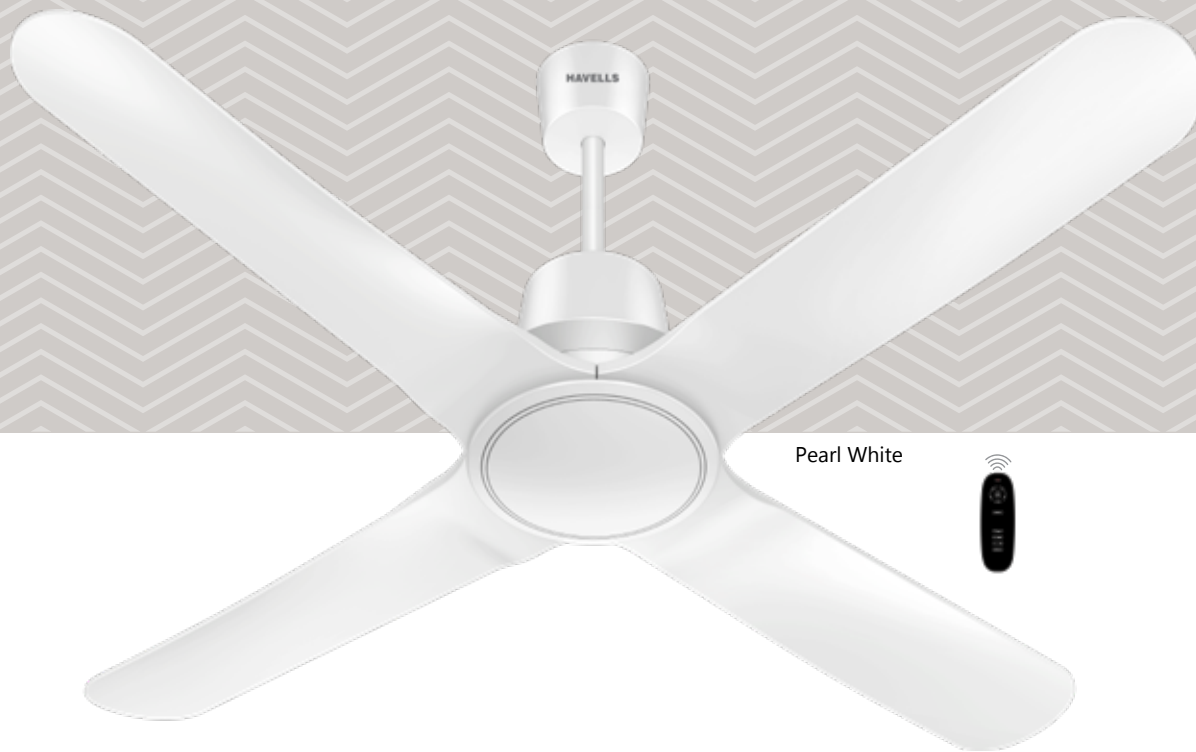

STAR RATING	SWEEP	POWER INPUT	SPEED	AIR DELIVERY
	1200 mm	38 W	280 r/min	245 m3/min

Gold Mist

Slate

Pearl White

BLDC+

Pearl White

LIBECCIO

BLDC