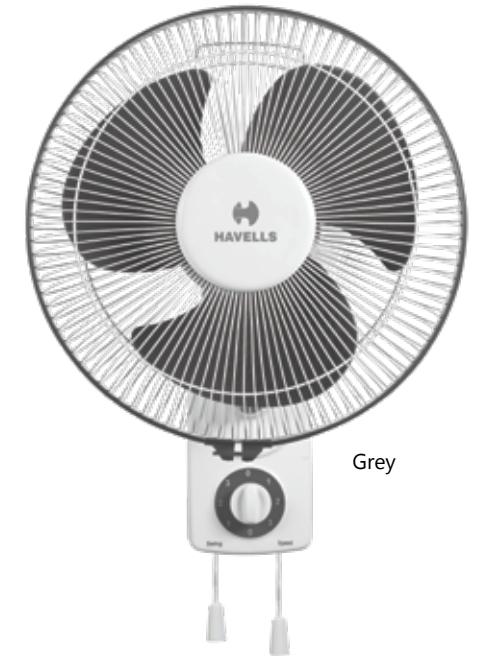

Model is available with High and Normal Speed Variant.

PENTAFORCE

- Smooth oscillation
- Aerodynamically designed & balanced propeller type blades

Grey-Wine

White-Green

STAR RATING	SWEEP	POWER INPUT	SPEED	AIR DELIVERY
NA	400 mm	62 W	1350 r/min	65 m ³ /min