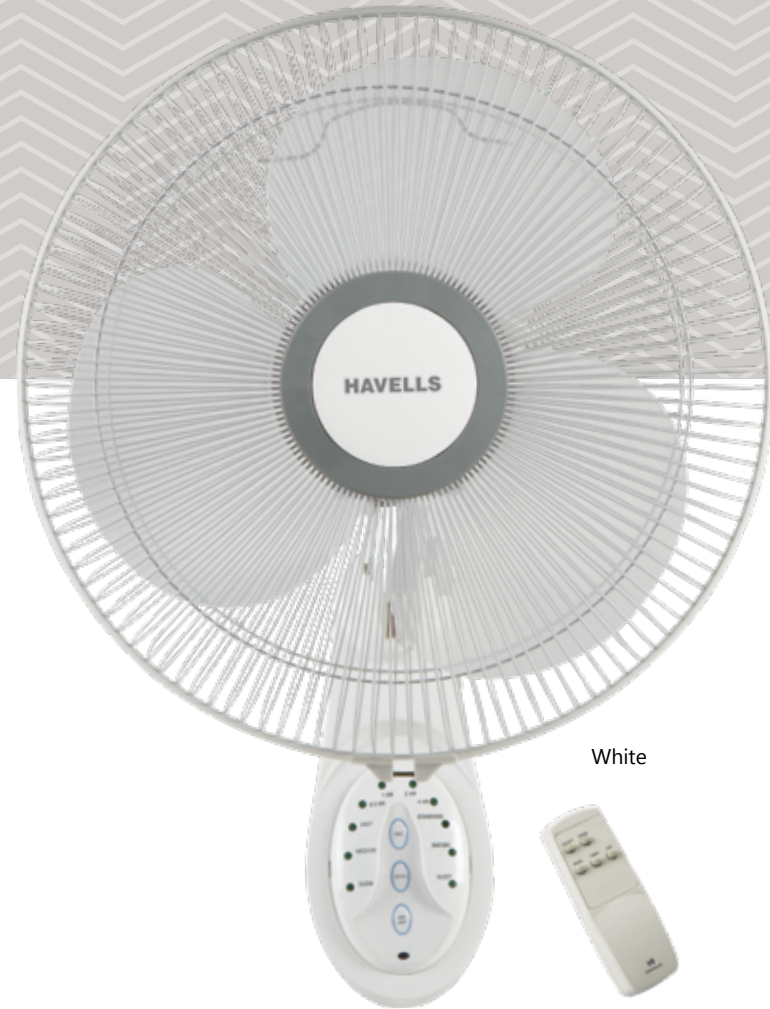

Yellow

Blue

STAR RATING	SWEEP	POWER INPUT	SPEED	AIR DELIVERY
	400 mm	28 W	1350 r/min	65 m ³ /min

PLATINA REMOTE

- Smooth oscillation with synchronous motor
- I.R. remote control
- High performance motor
- Aerodynamically designed & balanced heavy duty PP blades