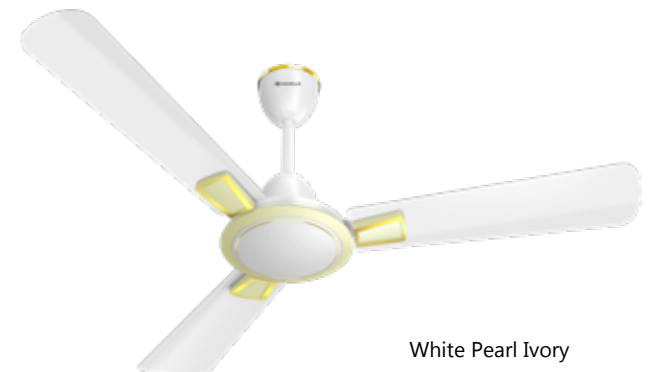

ASTURA ES

- Decorative trims with foiling on blades & canopy
- Wider Blade With Dust resistant Metallic Paint Finish
- Robust motor with large diameter

STAR RATING	SWEEP	POWER INPUT	SPEED	AIR DELIVERY
	1200 mm	53 W	390 r/min	218 m³/min

Bianco Bronze