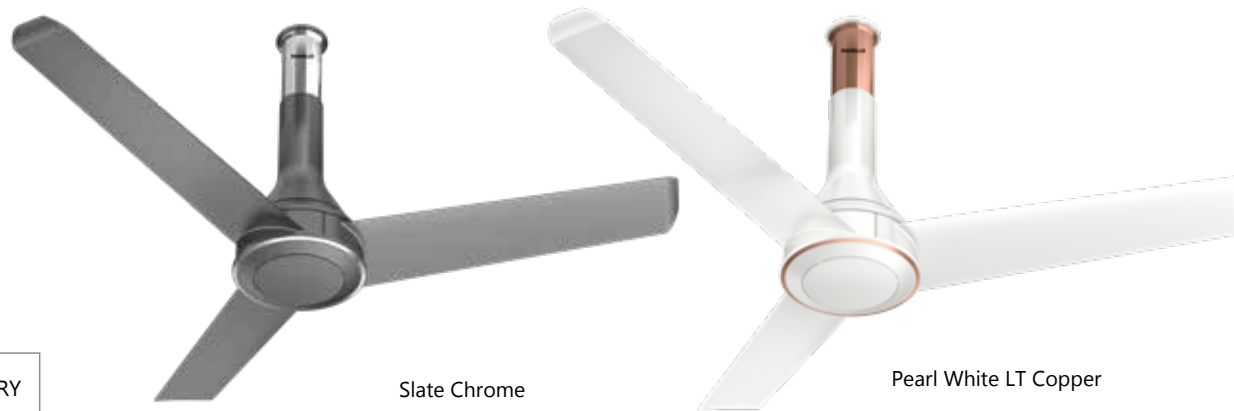

Low Noise

- Aerodynamic Winglet blades for Superior Air Delivery
- Dust Resistant coating on the blades

STAR RATING	SWEEP	POWER INPUT	SPEED	AIR DELIVERY
	1200 mm	40 W	300 r/min	255 m ³ /min

BLDC+

Champagne Cola