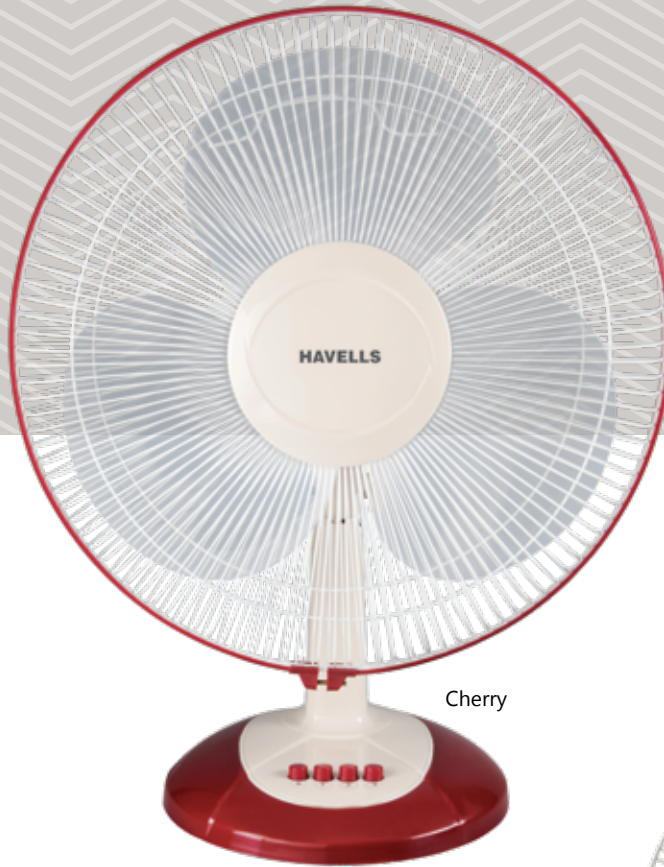

Model is available with High and Normal Speed Variant.

SWING LX

- Smooth oscillation
- Pivot arrangement for tilting & oscillation
- Aerodynamically designed & balanced PP blades

STAR RATING	SWEEP	POWER INPUT	SPEED	AIR DELIVERY
NA	400 mm	55 W	1350 r/min	65 m ³ /min