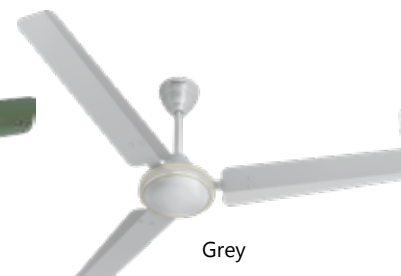

Bianco

THRILL AIR ES

Brown

- High Speed optimum Air Delivery
- Long Lasting paint finish

Smoke Brown

Matt Blue

Bianco

Sea Green