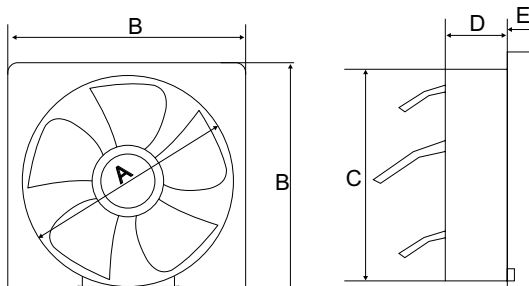

Sweep	A	B	C	D	E
150 mm	150 mm	241 mm	172 mm	73 mm	50 mm
200 mm	200 mm	298 mm	240 mm	90 mm	40 mm

Sweep	Power Input	Speed	Air Delivery	Rated Voltage	Rated Frequency	Noise Level
150 mm	30 W	2300 r/min (RPM)	600 m³/h	220 V-240 V	50 Hz	60 dB
200 mm	65 W	2000 r/min (RPM)	850 m³/h	220 V-240 V	50 Hz	60 dB