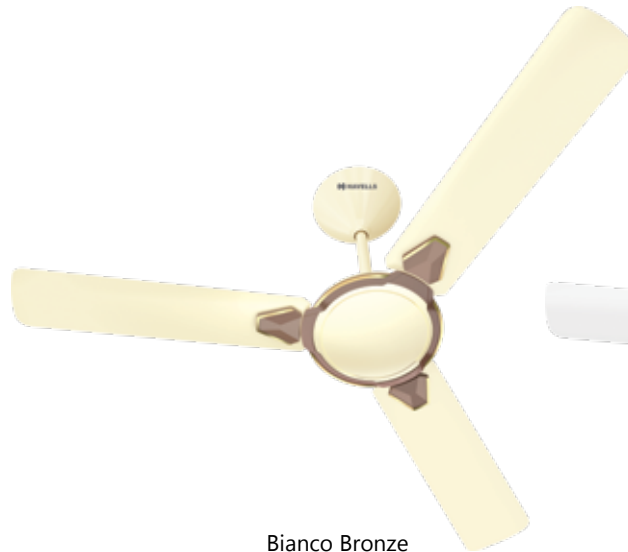

Bianco Bronze