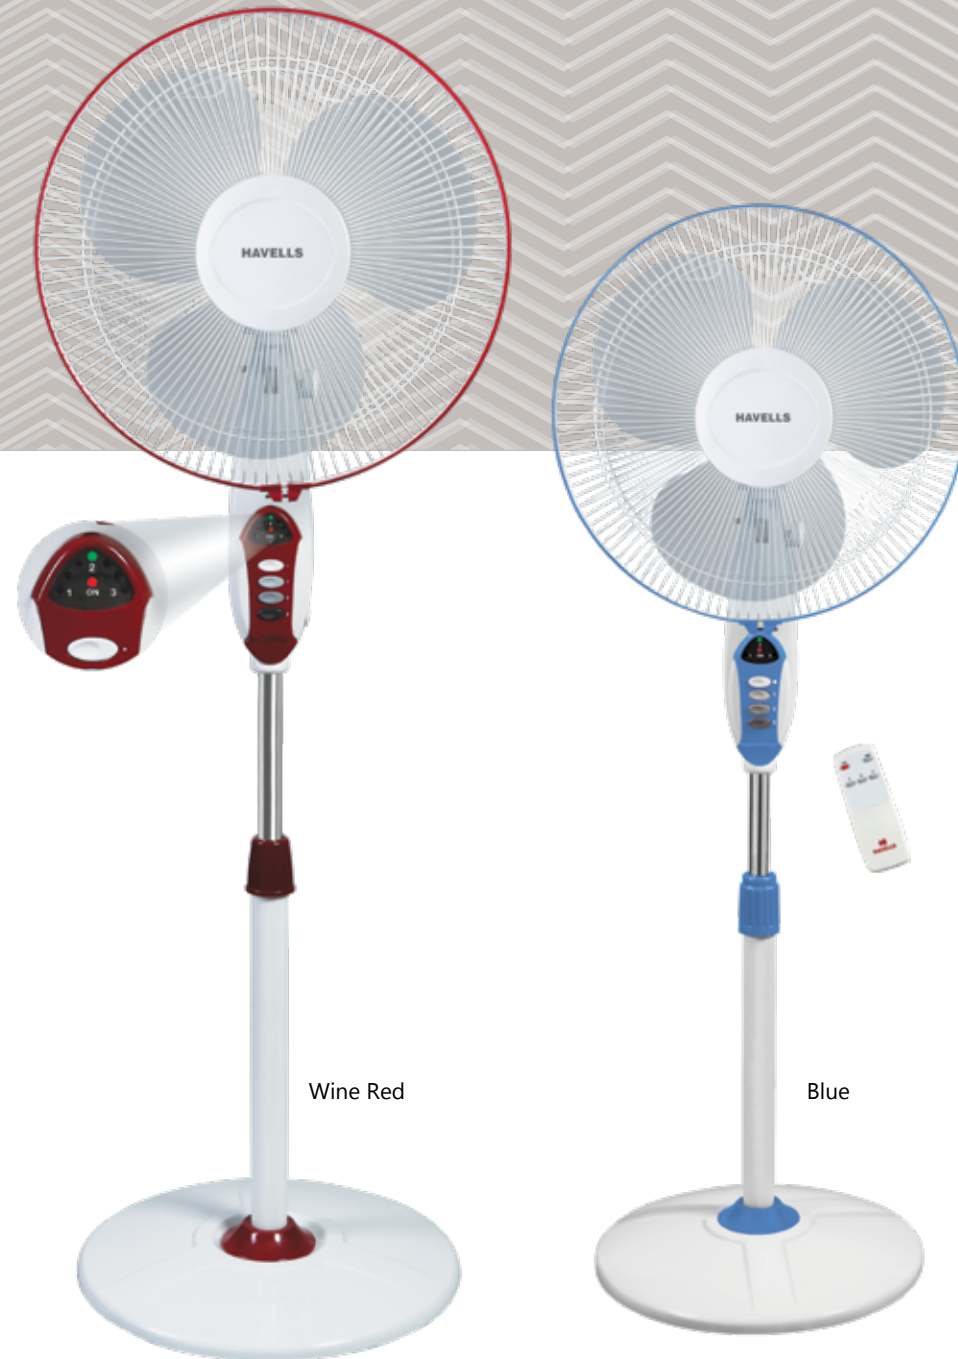

White Yellow

Wine Red

Blue

SPRINT LED

- Heavy base for stability
- LED indicator lights
- Available in two attractive color combinations

Model also available without remote.

STAR RATING	SWEEP	POWER INPUT	SPEED	AIR DELIVERY
NA	400 mm	55 W	1350 r/min	65 m ³ /min