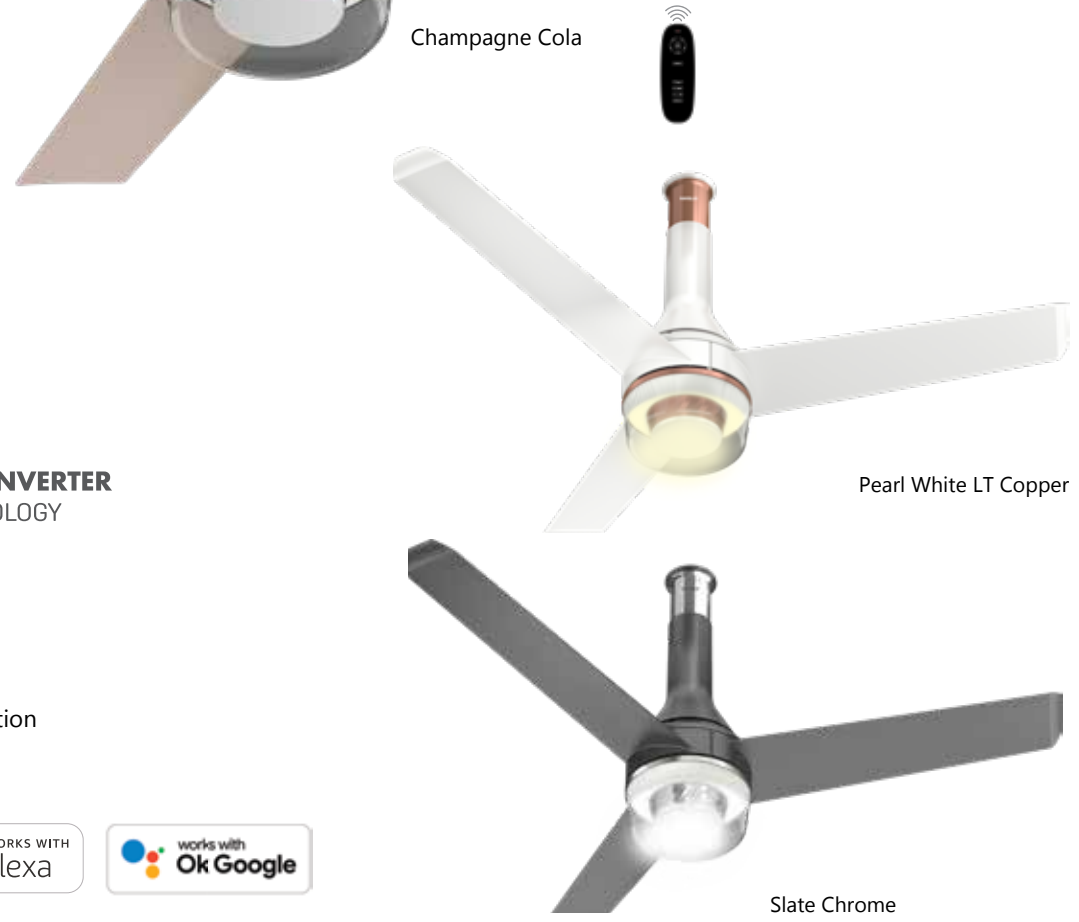

Pearl White LT Copper

Slate Chrome

Free Installation

RF remote control for all direction sensing

Underlight with Colour changing tech

Winglet Design for low noise

Low Noise

- Aerodynamic Winglet blades for superior air delivery
- Mood Changing Undelight with Dimming Features
- All Direction-Sensing RF Remote with Breeze, Sleep modes along with timer function

STAR RATING	SWEEP	POWER INPUT	SPEED	AIR DELIVERY
	1200 mm	40 W	300 r/min	255 m³/min