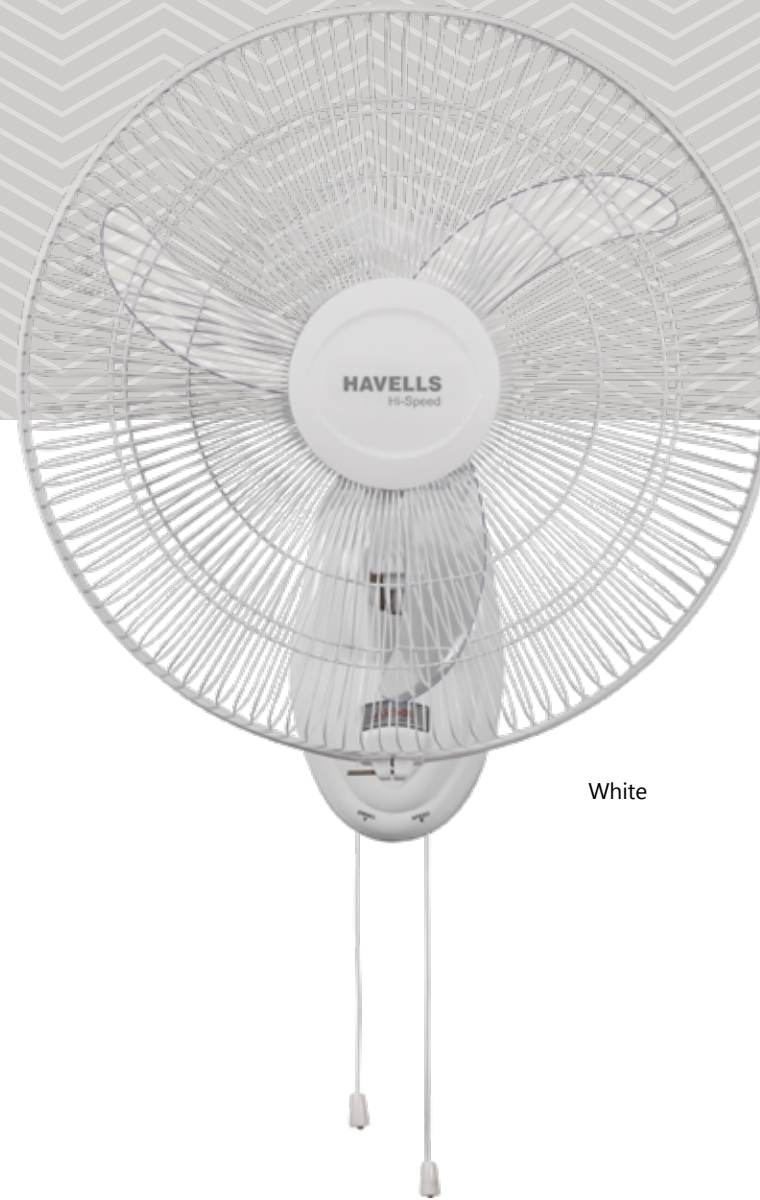

White

AIRBOLL-HS

- Smooth oscillation
- Aerodynamically designed & balanced propeller type blades

STAR RATING	SWEEP	POWER INPUT	SPEED	AIR DELIVERY
NA	450 mm	110 W	1750 r/min	100 m³/min