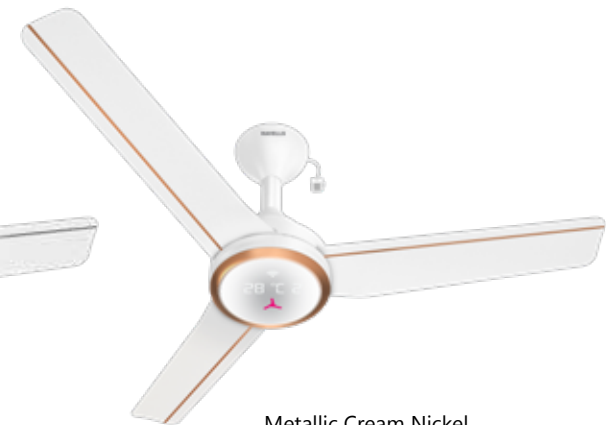

Dusk LT Copper

Free Installation

RF remote control for all direction sensing

Smart Sense

- Futuristic Shank-less & Non-Rivet Blade design
- Modular 14 Pole motor for superior performance

Silver Chrome

Metallic Cream Nickel