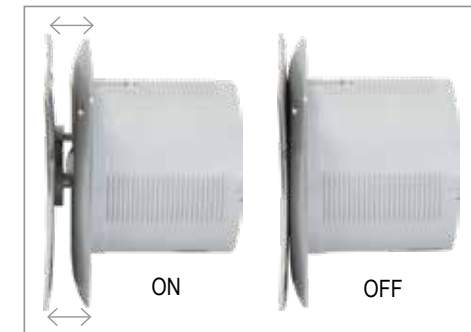

Sweep	A	B	C	D	E
100 mm	150 mm	150 mm	98 mm	89.5 mm	31 mm
150 mm	194 mm	194 mm	148 mm	124 mm	38 mm

Sweep	Power Input	Speed	Air Delivery	Rated Voltage	Rated Frequency	Noise Level
100 mm	15 W	2500 r/min (RPM)	98 m³/h	220 V-240 V	50 Hz	38 dB
150 mm	25 W	2200 r/min (RPM)	320 m³/h	220 V-240 V	50 Hz	42 dB