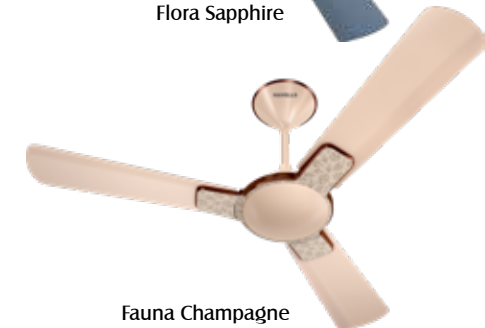

Flora Sapphire

Fauna Champagne