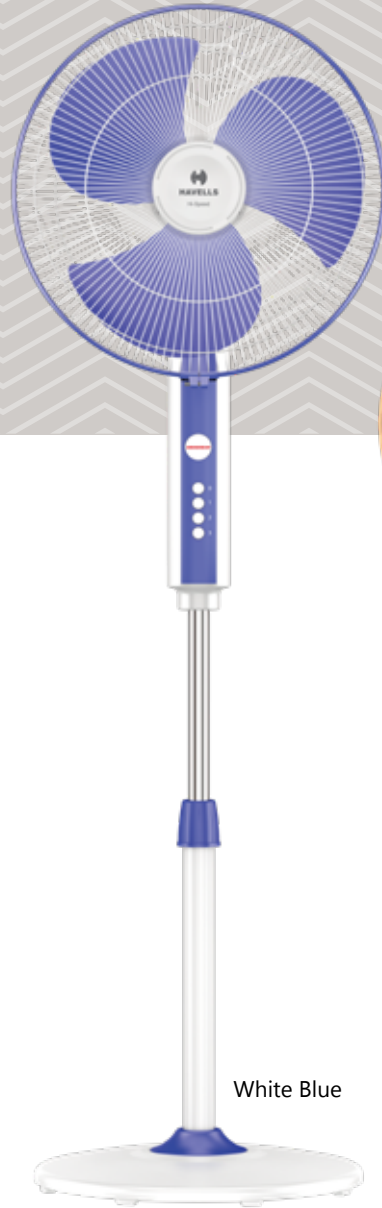

STAR RATING	SWEEP	POWER INPUT	SPEED	AIR DELIVERY
NA	400 mm	120 W	2100 r/min	95 m³/min