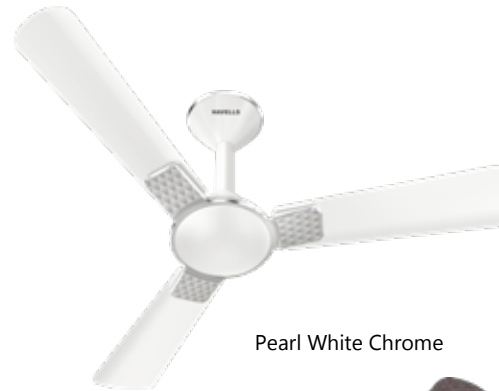

ENTICER

BLDC

RF remote control for all direction sensing

- Contemporary Design with Wider Blades
- Premium Metallic Finish with Dust Resistant lacquer

STAR RATING	SWEEP	POWER INPUT	SPEED	AIR DELIVERY
	1200 mm	35 W	370 r/min	235 m³/min