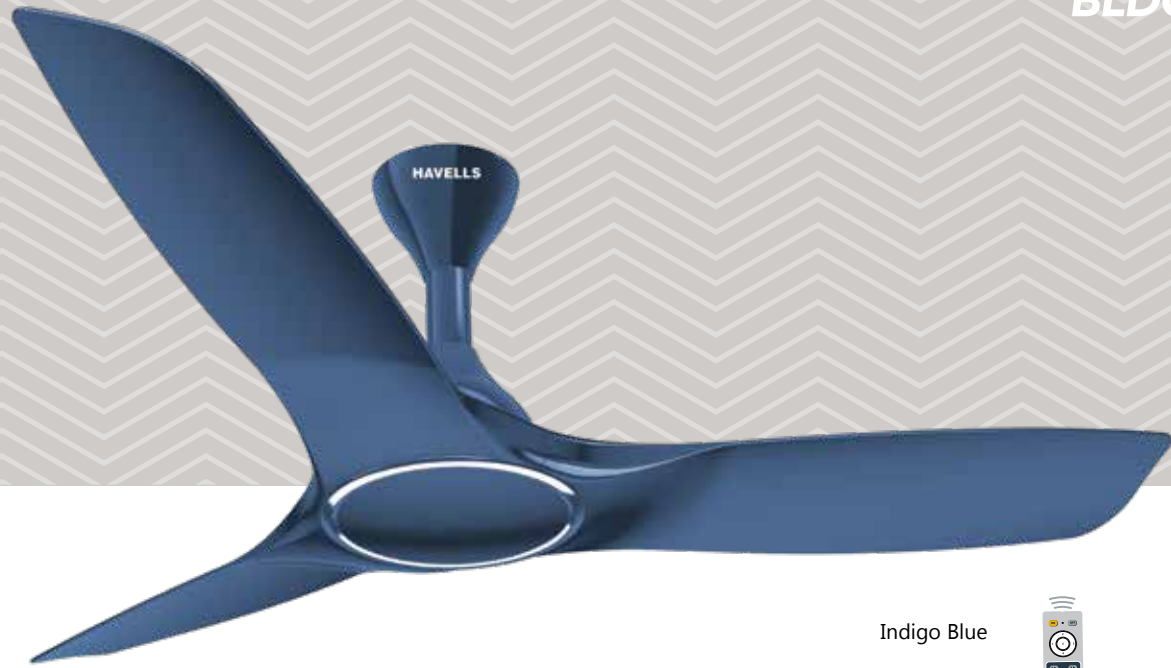

Marble Pearl White

BLDC+

STEALTH AIR

BLDC

Indigo Blue

RF remote control for all direction sensing

Premium PU finish ABS Blades

Low Noise

Free Installation

- Aerodynamic Blades for Superior Air delivery
- Dust Resistant ABS blades