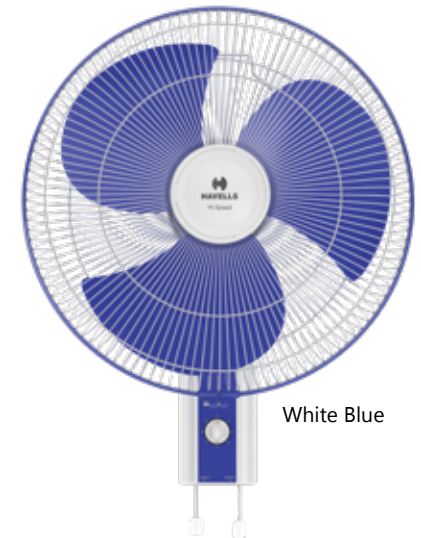

White Blue

STAR RATING	SWEEP	POWER INPUT	SPEED	AIR DELIVERY
NA	400 mm	120 W	2100 r/min	95 m³/min