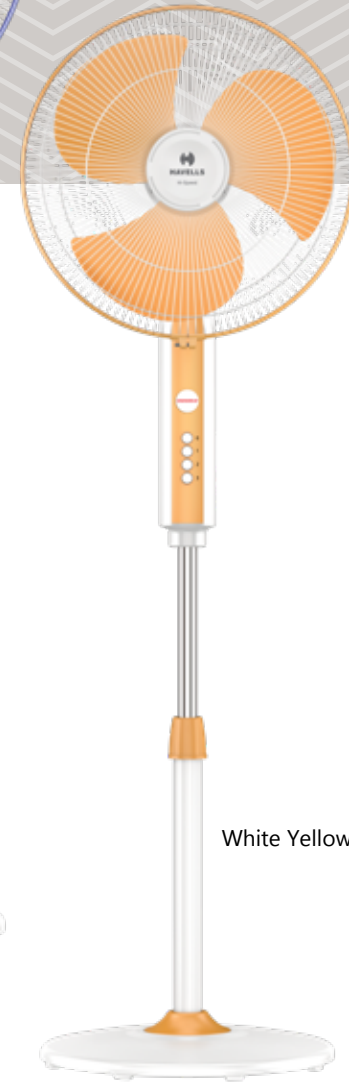

Magenta

White Green

MARVELWIND HS

Double Ball Bearing

- Elegant looks
- Sturdy base for more stability

STAR RATING	SWEEP	POWER INPUT	SPEED	AIR DELIVERY
NA	400 mm	120 W	2100 r/min	95 m ³ /min

SWING

- Smooth oscillation
- Elegantly designed switch box