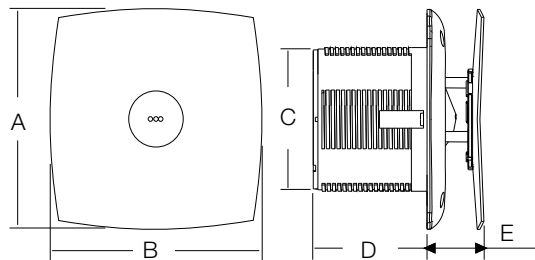

STAR RATING	SWEEP	POWER INPUT	SPEED	AIR DELIVERY
NA	500 mm	130 W	1400 r/min	135 m ³ /min

LOOK UP TO
**VENTILAIR
FANS**

VENTO JET

Auto Inox

- Brushed steel finish
- Automatic front shutter
- High suction capacity
- Silent operation
- Wall, ceiling and glass mounting
- Removable screwless front for easy cleaning