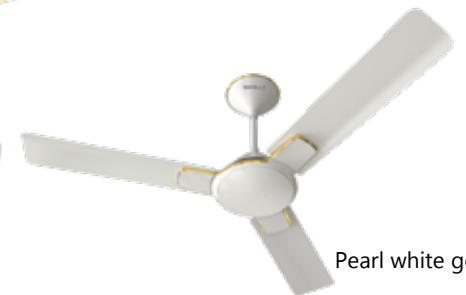

Beige Copper

Pearl white gold