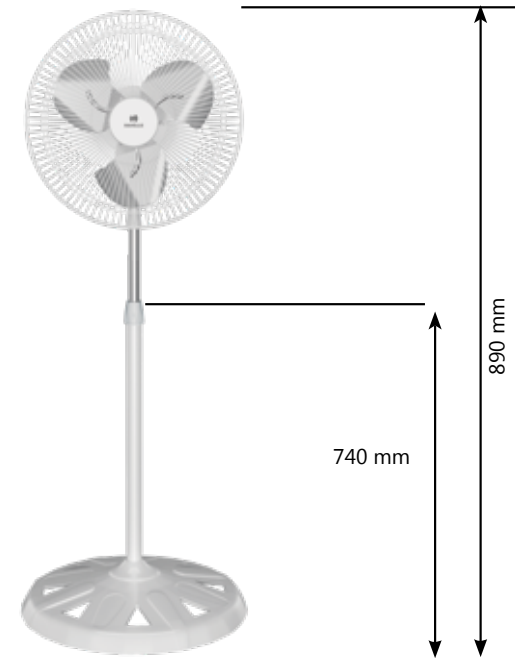

White

STAR RATING	SWEEP	POWER INPUT	SPEED	AIR DELIVERY
NA	400 mm	55 W	1350 r/min	65 m ³ /min

MINI HS

- Three step speed control
- Aluminium blades for high air flow
- Smooth oscillation & wider area coverage