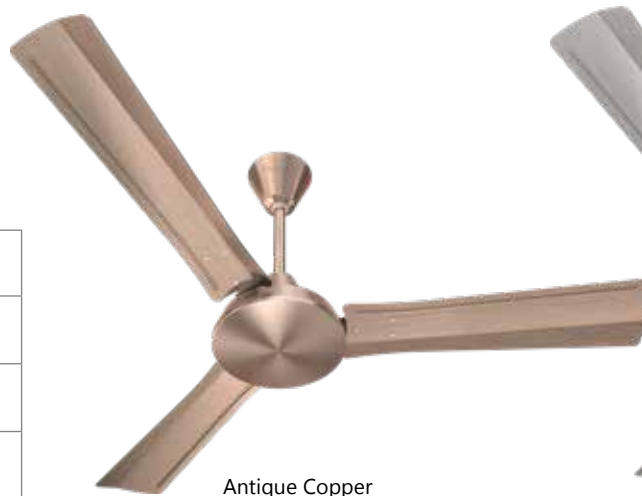

- Electro-Phoretic lacquered surface for anti-rusting
- Wider tip blades for effective Air circulation

STAR RATING	SWEEP	POWER INPUT	SPEED	AIR DELIVERY
	1200 mm	52 W	220 r/min	350 m³/min
	900 mm	42 W	140 r/min	420 m³/min
NA	600 mm	63 W	800 r/min	110 m³/min

Antique Copper