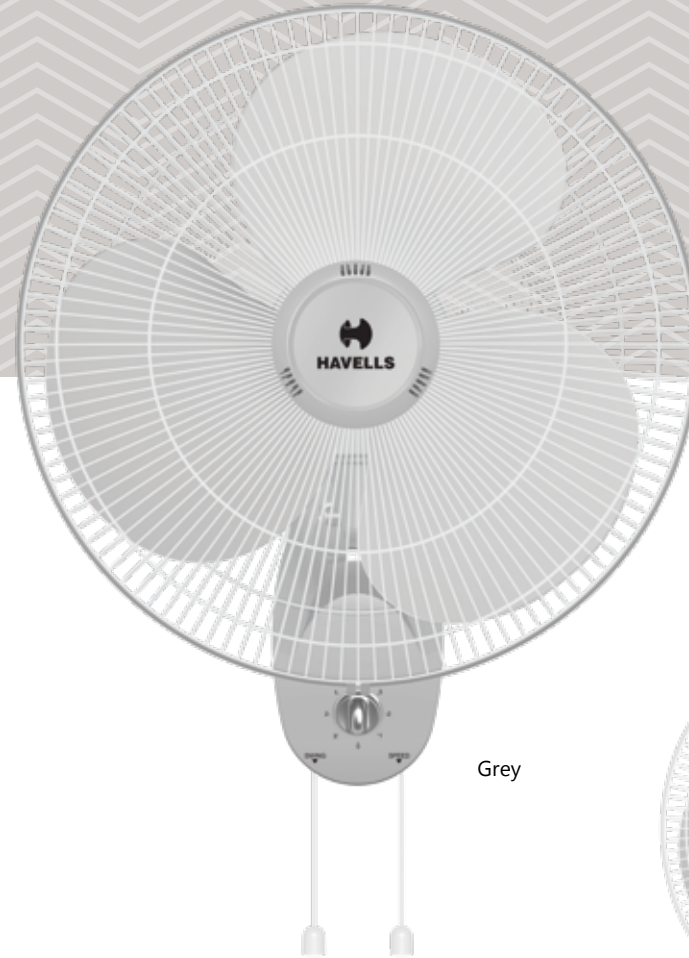

SAMEERA

Pull cord for Speed & Oscillation

- Elegant looks
- High Air Delivery
- Attractive colour combinations

Grey

STAR RATING	SWEEP	POWER INPUT	SPEED	AIR DELIVERY
NA	400 mm	55 W	1350 r/min	65 m³/min