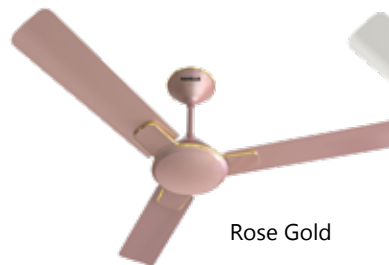

ENTICER ES

- High performance motor with optimum air delivery
- Wider Blade tip with Superior Metallic Paint Finish

STAR RATING	SWEEP	POWER INPUT	SPEED	AIR DELIVERY
	1400 mm	60 W	290 r/min	250 m³/min
	1200 mm	50 W	350 r/min	225 m³/min
	1200 mm	57 W	380 r/min	230 m³/min
	900 mm	42 W	430 r/min	140 m³/min
N. A.	600 mm	65 W	850 r/min	110 m³/min

Pearl Ivory Beige

Rose Gold