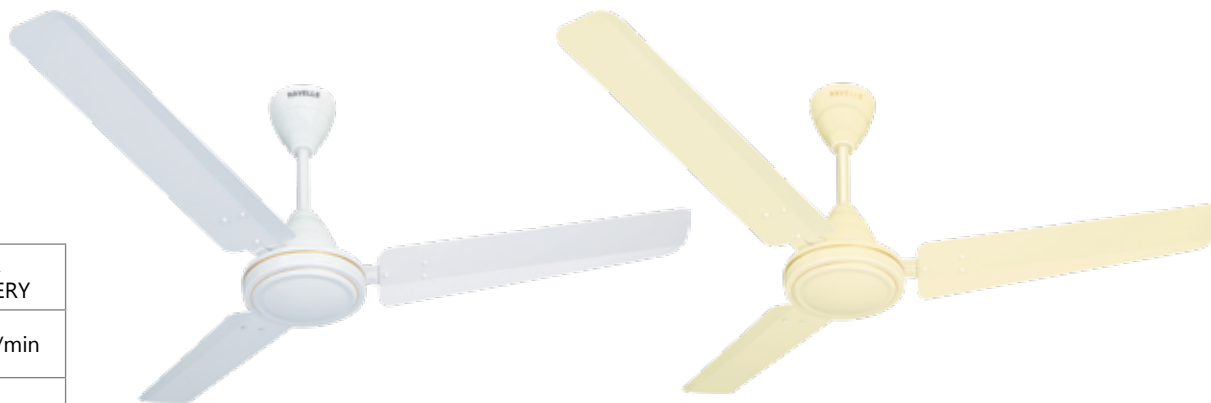

Grey

White

STAR RATING	SWEEP	POWER INPUT	SPEED	AIR DELIVERY
	1200 mm	52 W	390 r/min	215 m ³ /min

PACER ES

Brown

- Optimum Air Delivery with 2 STAR Rating
- Long Lasting paint finish

STAR RATING	SWEEP	POWER INPUT	SPEED	AIR DELIVERY
	1400 mm	60 W	290 r/min	250 m ³ /min
	1200 mm	50 W	350 r/min	225 m ³ /min