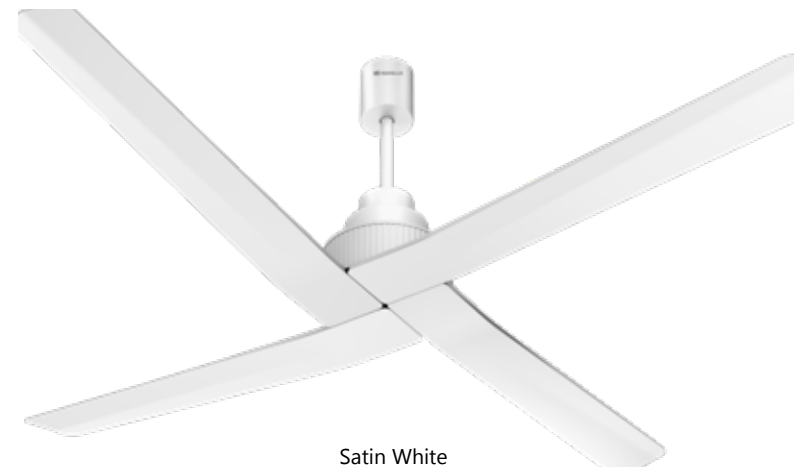

BLDC INVERTER TECHNOLOGY

- Italian Rivet-less design with Premium PU Finish
- Compound ABS blades for high strength, silent operation and better air Delivery

STAR RATING	SWEEP	POWER INPUT	SPEED	AIR DELIVERY
	1400 mm	40 W	270 r/min	255 m ³ /min