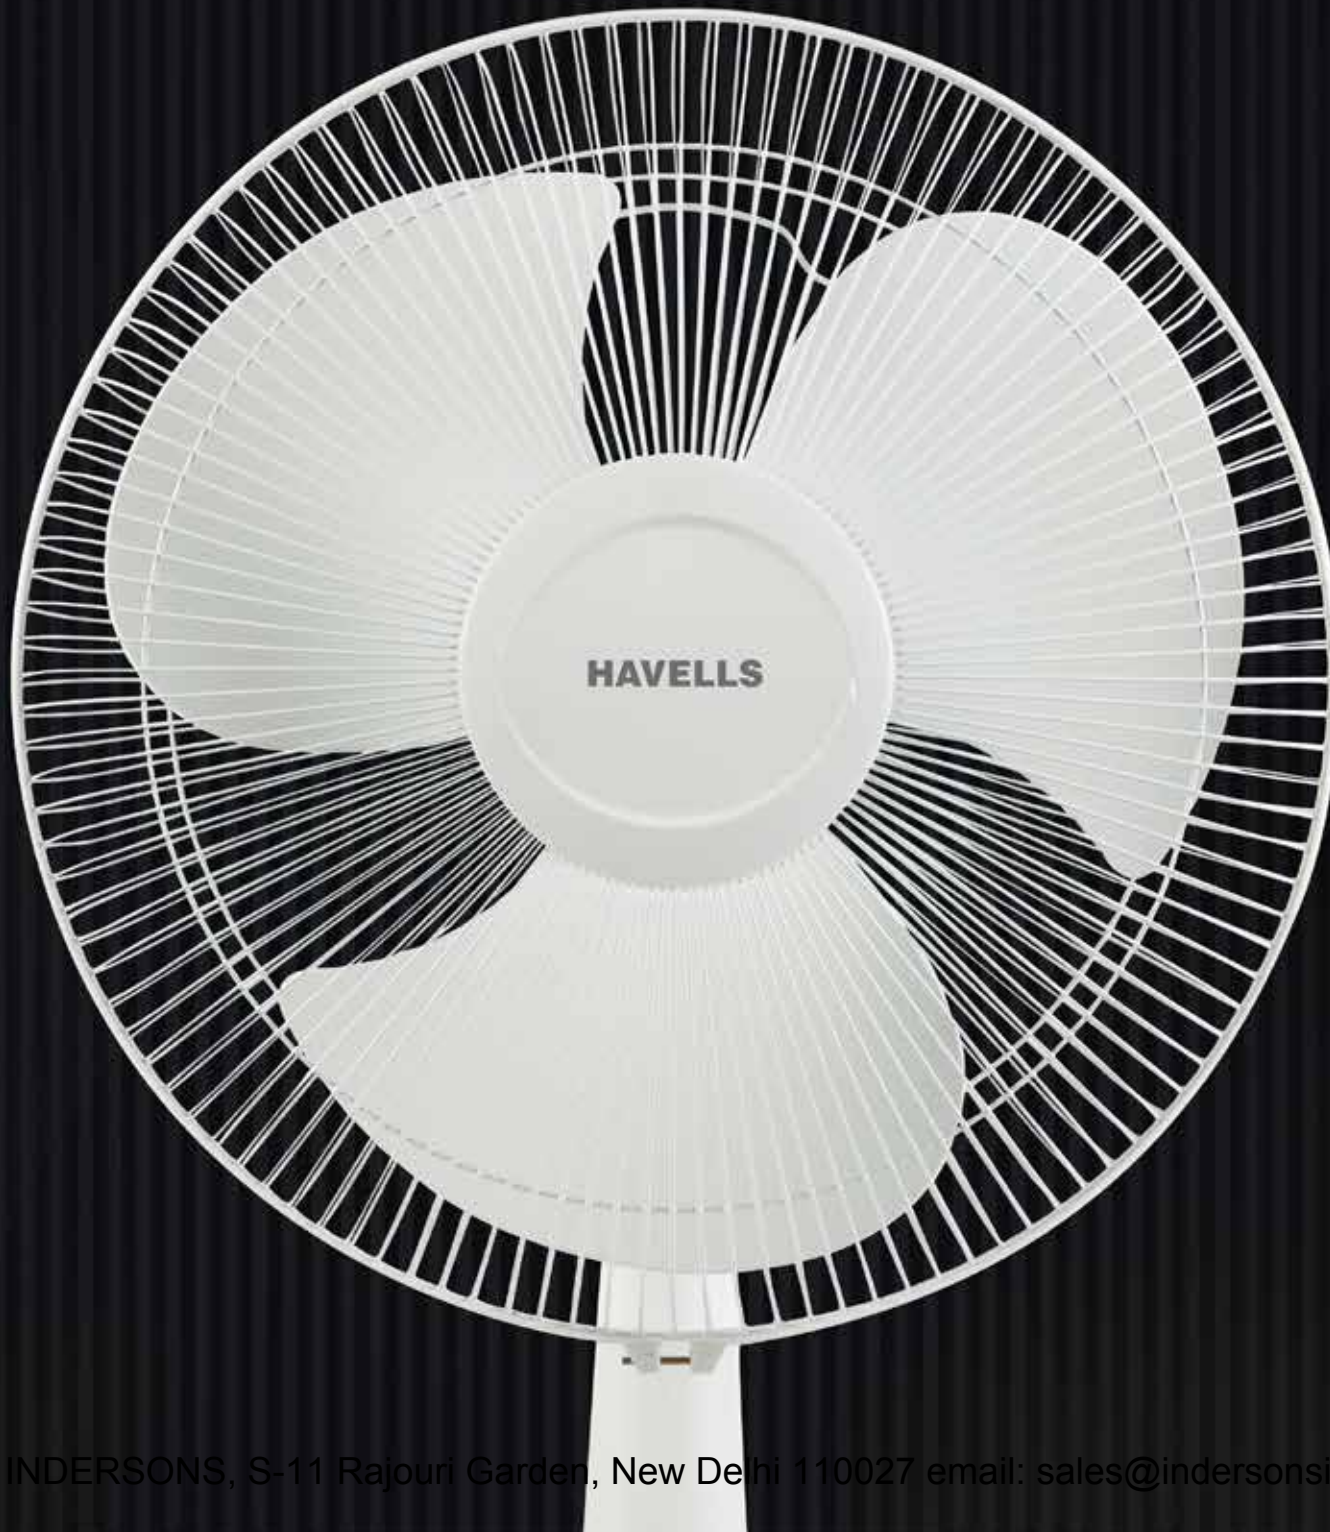

INDERSONS, S-11 Rajouri Garden, New Delhi 110027 email: sales@indersonsindia.com