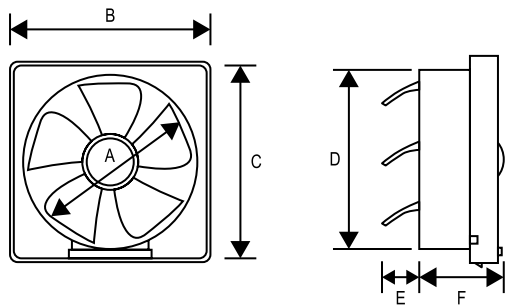

Sweep	A	B	C	D	E	F
150 mm	150 mm	244 mm	212 mm	191 mm	65 mm	125 mm
200 mm	200 mm	294 mm	262 mm	241 mm	70 mm	101 mm
250 mm	250 mm	344 mm	312 mm	291 mm	69 mm	115 mm

Sweep	Power Input	Speed	Air Delivery	Rated Voltage	Rated Frequency	Noise Level
150 mm	24 W	1370 r/min (RPM)	270 m³/h	220 V-240 V	50 Hz	40 dB
200 mm	28 W	1350 r/min (RPM)	500 m³/h	220 V-240 V	50 Hz	45 dB
250 mm	36 W	1300 r/min (RPM)	800 m³/h	220 V-240 V	50 Hz	48 dB