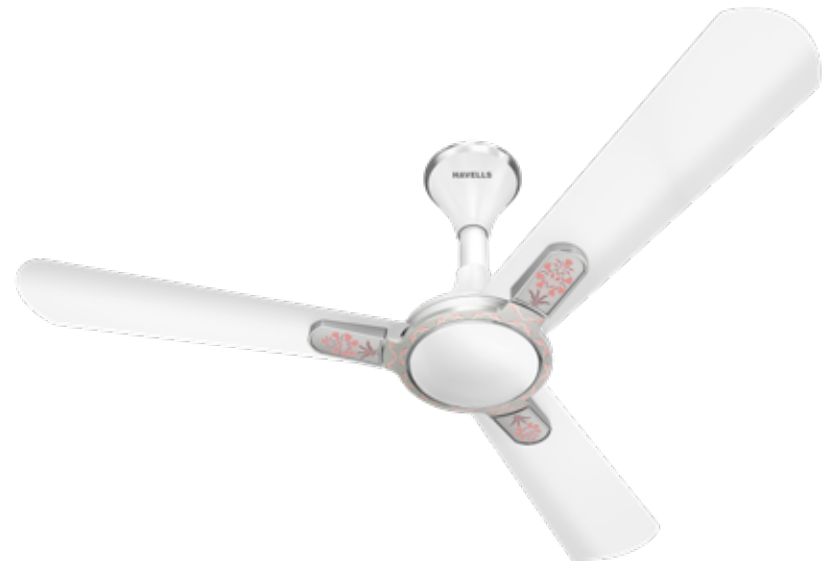

Gold Mist

- Nature Inspired Designs to match modern interior
- Wider Blade tip with Superior Metallic Paint Finish

Pearl White Nickel

STAR RATING	SWEEP	POWER INPUT	SPEED	AIR DELIVERY
	1200 mm	55 W	370 r/min	225 m ³ /min