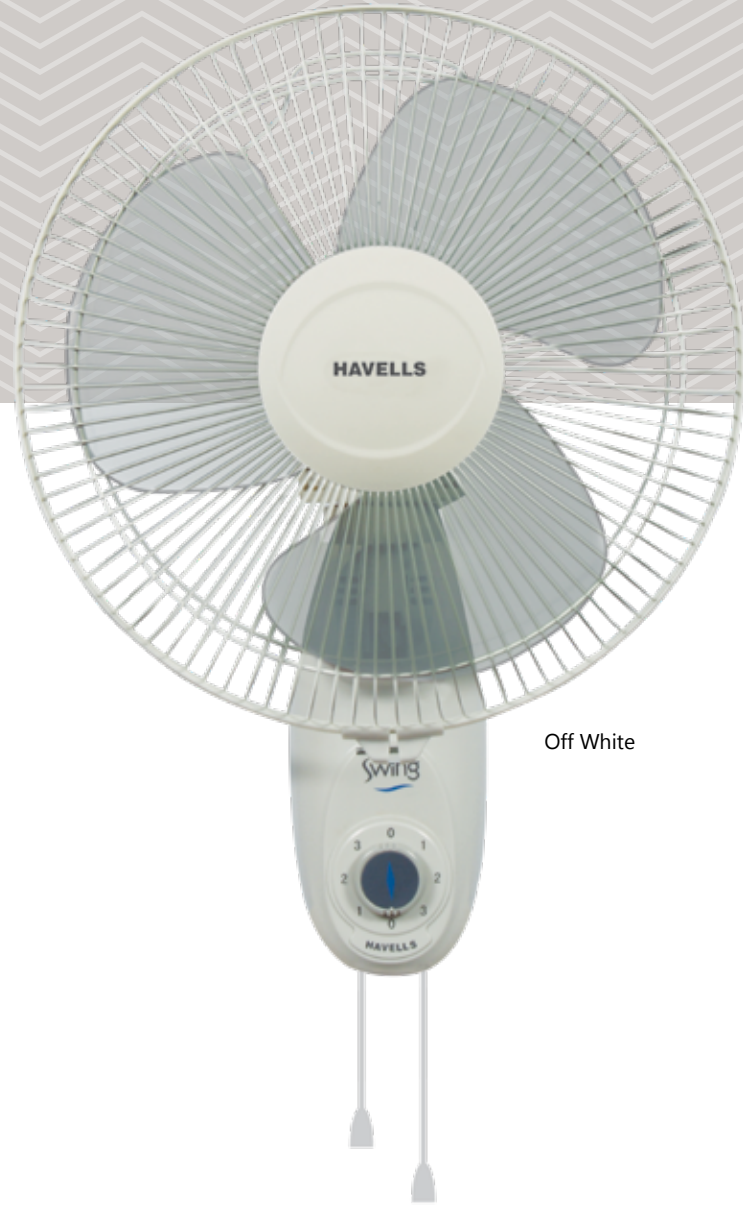

White

SWING

Pull cord for Speed & Oscillation

- Elegantly designed fan base
- Pull cord control for speed & oscillation On-Off
- Aerodynamically designed balanced blades

Off White

STAR RATING	SWEEP	Variant	POWER INPUT	SPEED	AIR DELIVERY
NA	300 mm	Normal Speed	50 W	1350 r/min	55 m ³ /min
	400 mm	Normal Speed	55 W	1350 r/min	65 m ³ /min