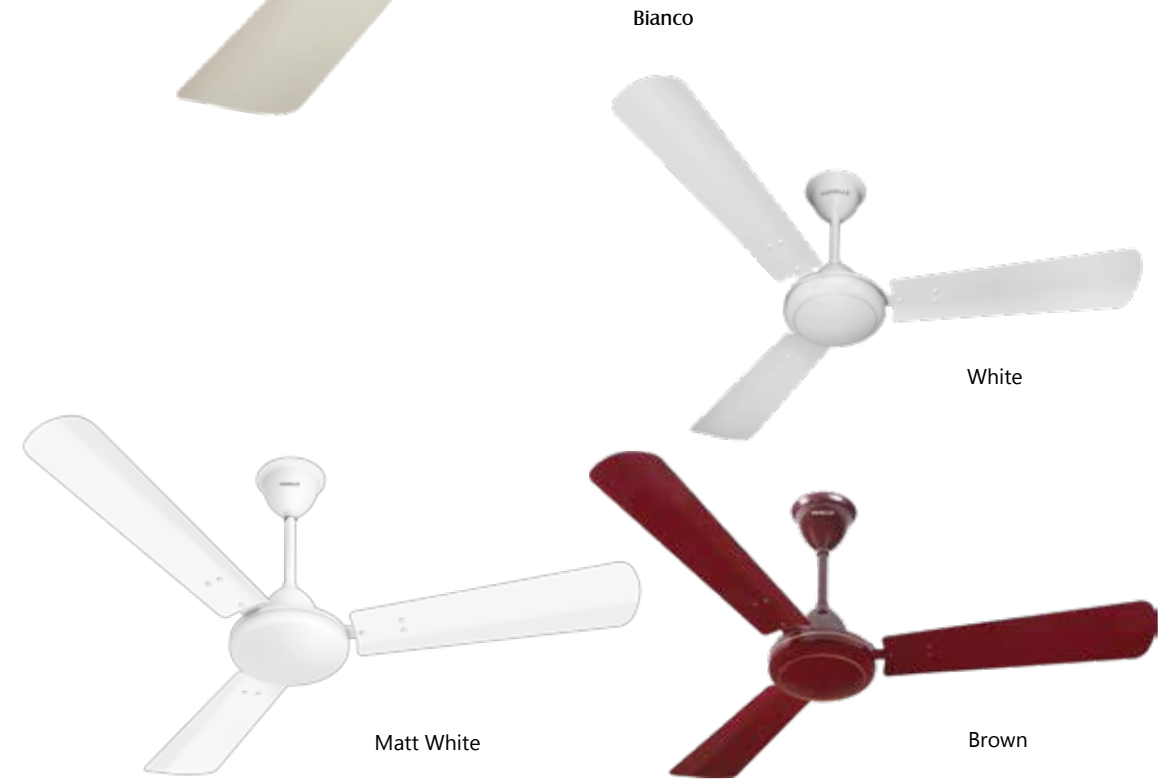

Pearl White

Sparkle Brown

Pearl Brown

Pearl Ivory Gold

SS 390 ES

- Wider Tip Blade for Effective Air Circulation
- Aerodynamic Designed blades for High Air Delivery

STAR RATING	SWEEP	POWER INPUT	SPEED	AIR DELIVERY
	1400 mm	60 W	320 r/min	250 m ³ /min
	1200 mm	55 W	390 r/min	230 m ³ /min
	900 mm	42 W	420 r/min	140 m ³ /min
N. A.	600 mm	65 W	850 r/min	110 m ³ /min