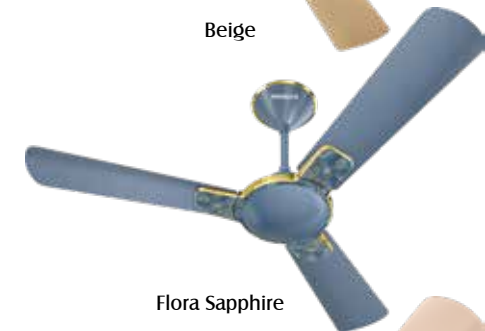

ENTICER ART ES

NATURE SERIES

- Unique IMD Pattern to compliment interior decor
- Wider Blade tip with Superior Metallic Paint Finish

STAR RATING	SWEEP	POWER INPUT	SPEED	AIR DELIVERY
	1200 mm	50 W	350 r/min	225 m³/min
	1200 mm	57 W	380 r/min	230 m³/min

Espresso Brown

Beige