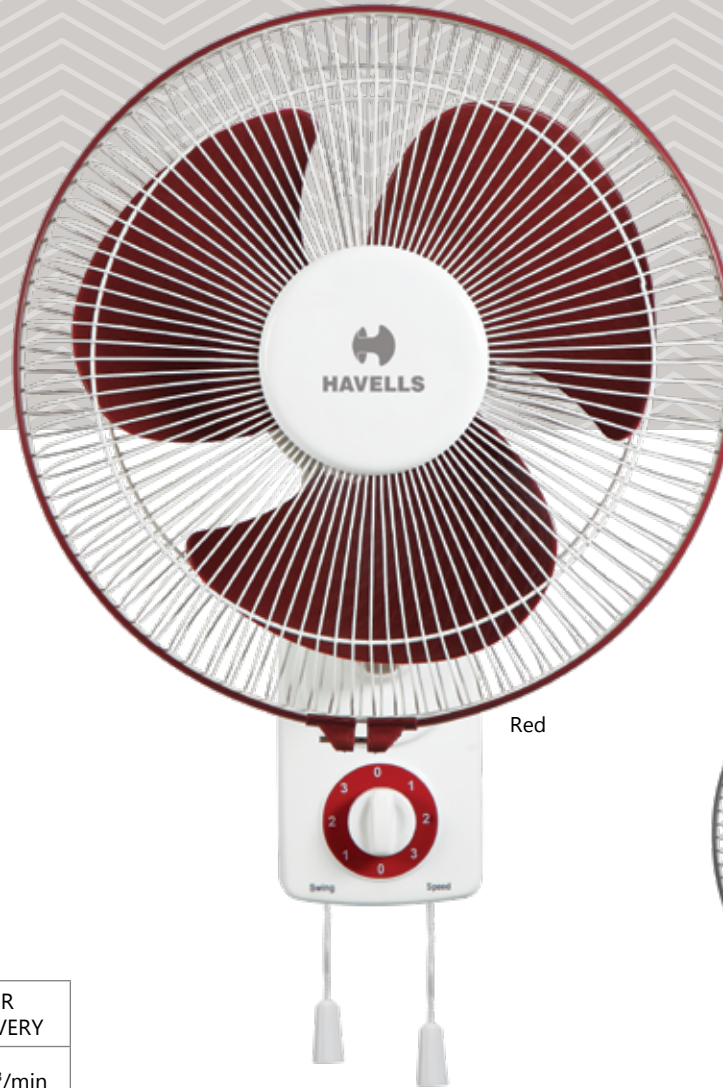

Model is available with High and Normal Speed Variant.

PENTAFORCE

- Smooth oscillation
- Aerodynamically designed & balanced propeller type blades

Grey-Wine

White-Green

STAR RATING	SWEEP	POWER INPUT	SPEED	AIR DELIVERY
NA	400 mm	62 W	1350 r/min	65 m ³ /min