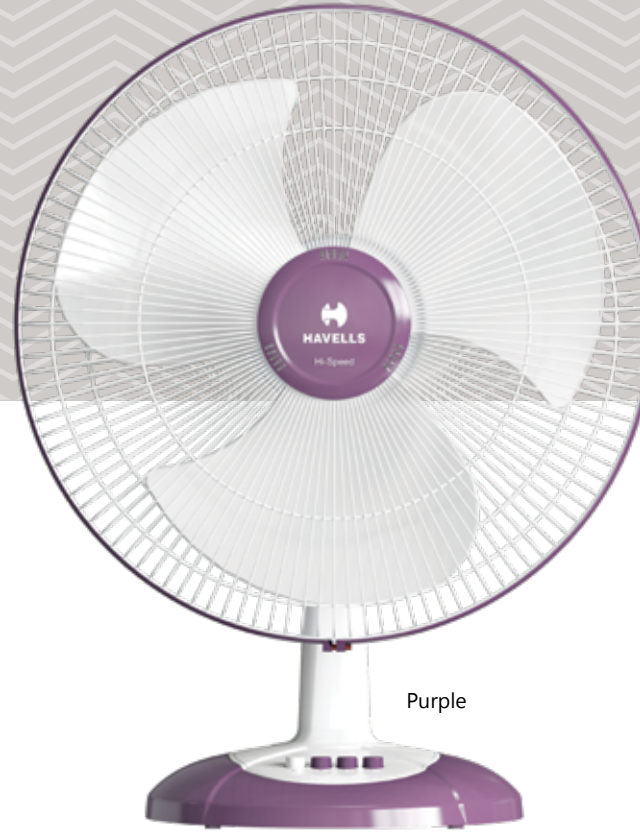

SWING LX HS

Purple

- High speed motor for better air delivery
- Smooth oscillation
- Superior low voltage performance

STAR RATING	SWEEP	POWER INPUT	SPEED	AIR DELIVERY
NA	400 mm	120 W	2100 r/min	95 m³/min