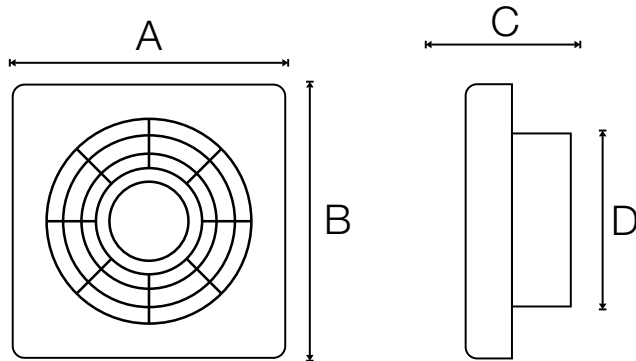

Sweep	A	B	C	D
150 mm	165 m m	165 mm	115 mm	68 mm

Sweep	Power Input	Speed	Air Delivery	Rated Voltage	Rated Frequency	Noise Level
150 mm	25 W	2000 r/min (RPM)	250 m³/h	220 V-240 V	50 Hz	45 dB