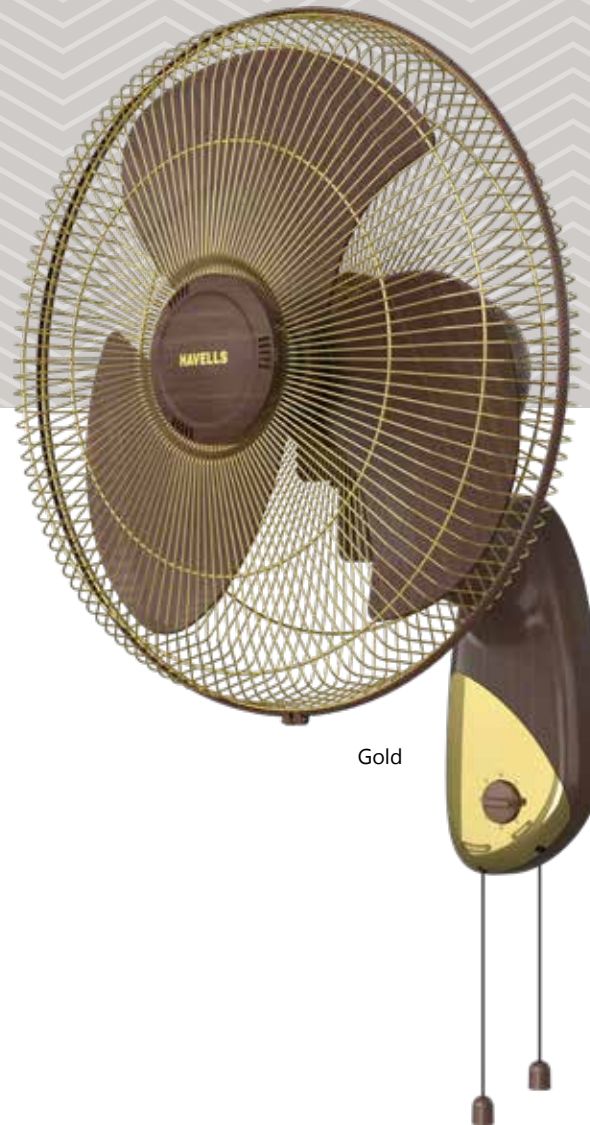

- Wooden texture body & blade to complement room decor
- Golden guards & trim for premium look
- Pull cord for On/Off, Speed & Oscillation