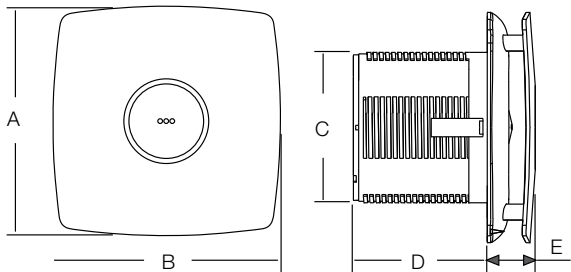

Sweep	A	B	C	D	E
100 mm	150 mm	150 mm	98 mm	98.5 mm	38 mm
150 mm	194 mm	194 mm	148 mm	124 mm	34 mm

Sweep	Power Input	Speed	Air Delivery	Rated Voltage	Rated Frequency	Noise Level
100 mm	15 W	2500 r/min (RPM)	98 m³/h	220 V-240 V	50 Hz	38 dB
150 mm	25 W	2200 r/min (RPM)	320 m³/h	220 V-240 V	50 Hz	42 dB