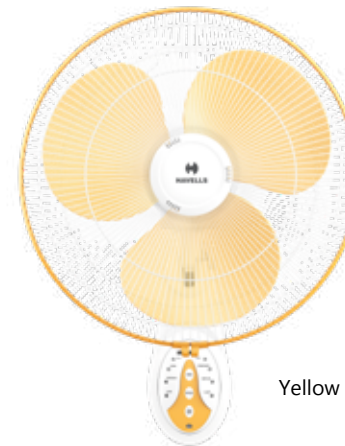

STAR RATING	SWEEP	POWER INPUT	SPEED	AIR DELIVERY
NA	400 mm	55 W	1350 r/min	65 m ³ /min

Brown Black

Blue Grey

Dusty Rose White

PLATINA BLDC

Magenta

BLDC INVERTER
TECHNOLOGY

- Sturdy and well built design
- High performance motor for better air delivery
- Smooth oscillation
- Aerodynamically designed & balanced heavy duty PP blades