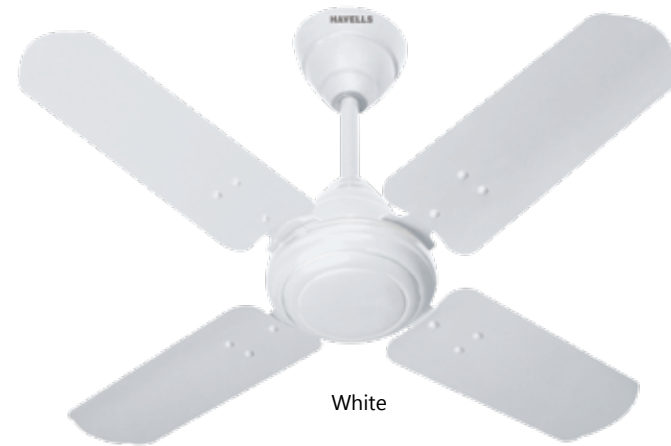

Brown

Bianco

SPEEDSTER

Unique 4 blade design

High Speed

- Aerodynamically designed blades
- Superior air delivery even at low voltage

Brown

White