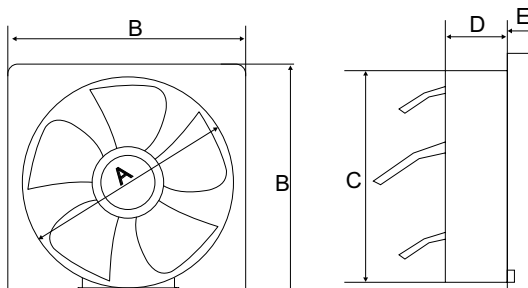

Sweep	A	B	C	D	E
150 mm	150 mm	241 mm	172 mm	73 mm	50 mm
200 mm	200 mm	298 mm	240 mm	90 mm	40 mm
250 mm	250 mm	348 mm	290 mm	90 mm	48 mm

Sweep	Power Input	Speed	Air Delivery	Rated Voltage	Rated Frequency	Noise Level
150 mm	25 W	1350 r/min (RPM)	280 m³/h	220 V-240 V	50 Hz	40 dB
200 mm	32 W	1350 r/min (RPM)	520 m³/h	220 V-240 V	50 Hz	45 dB
250 mm	35 W	1200 r/min (RPM)	860 m³/h	220 V-240 V	50 Hz	48 dB