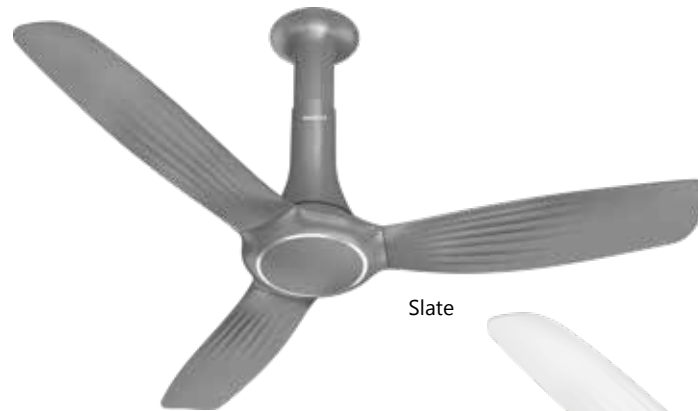

INOX
BLDC

RF remote control for all direction sensing

Low Noise

Free Installation

ABS ribbed blades for high strength

- Aerodynamic blades for Superior Air Delivery
- Dust Resistant coating on the blades

STAR RATING	SWEEP	POWER INPUT	SPEED	AIR DELIVERY
	1200 mm	38 W	280 r/min	245 m3/min

Slate