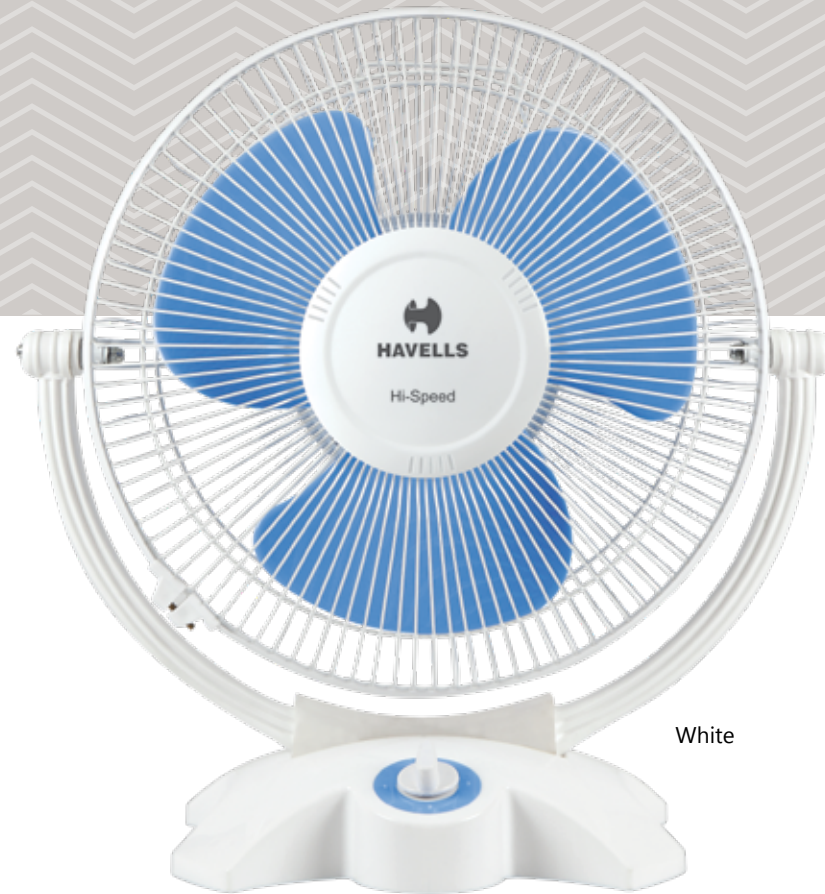

On wall

On Table

On Ceiling

STAR RATING	SWEEP	POWER INPUT	SPEED	AIR DELIVERY
NA	175 mm	52 W	2200 r/min	40 m ³ /min

BIRDIE HS

Yellow Maroon

Black Grey

- Jerk free oscillation and smooth running
- Multi use fan suitable for desk, wall or cabin mounted application
- Strong air blast

STAR RATING	SWEEP	POWER INPUT	SPEED	AIR DELIVERY
NA	230 mm	40 W	2800 r/min	38 m ³ /min

BREEZO - HS

White

- High Speed & High air thrust
- Multipurpose - Can be used as Desk fan or Wall fan
- Three speed control