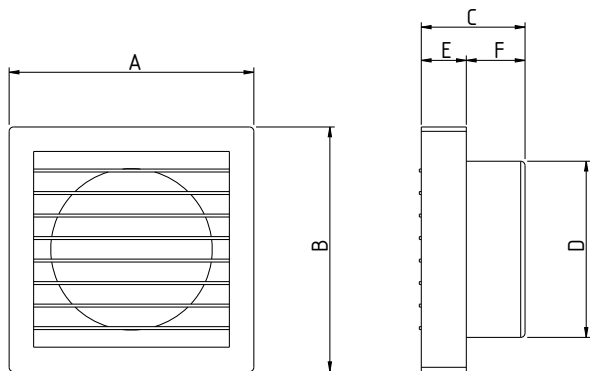

VENTILAIR DXW

- Modern design, fashionable & elegant look
- Ideal for mounting on glass window & wood panels