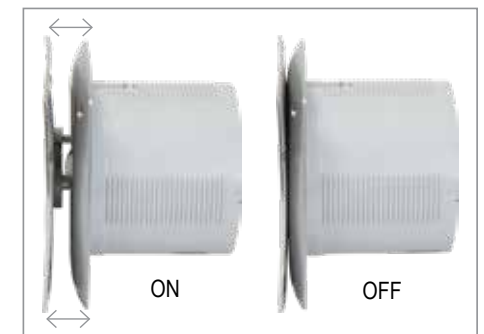

STAR RATING	SWEEP	POWER INPUT	SPEED	AIR DELIVERY
NA	500 mm	130 W	1400 r/min	135 m ³ /min

LOOK UP TO
**VENTILAIR
FANS**

VENTO JET

Auto Inox

- Brushed steel finish
- Automatic front shutter
- High suction capacity
- Silent operation
- Wall, ceiling and glass mounting
- Removable screwless front for easy cleaning