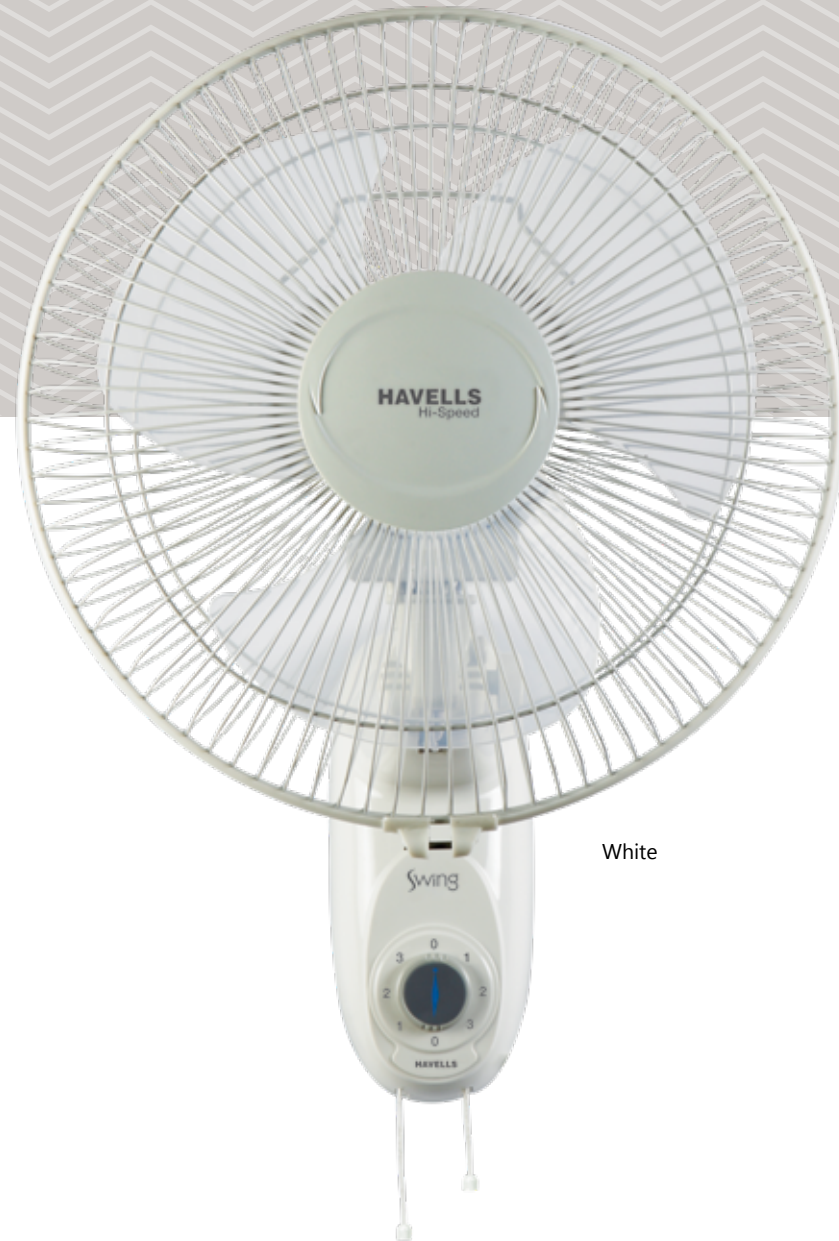

SWING - HS

Double Ball Bearing

Pull cord for Speed & Oscillation

- Elegantly designed fan base
- Pull cord control for speed & oscillation On-Off
- Aerodynamically designed & balanced blades

STAR RATING	SWEEP	POWER INPUT	SPEED	AIR DELIVERY
NA	300 mm	90 W	2000 r/min	65 m ³ /min
NA	400 mm	120 W	2100 r/min	95 m ³ /min