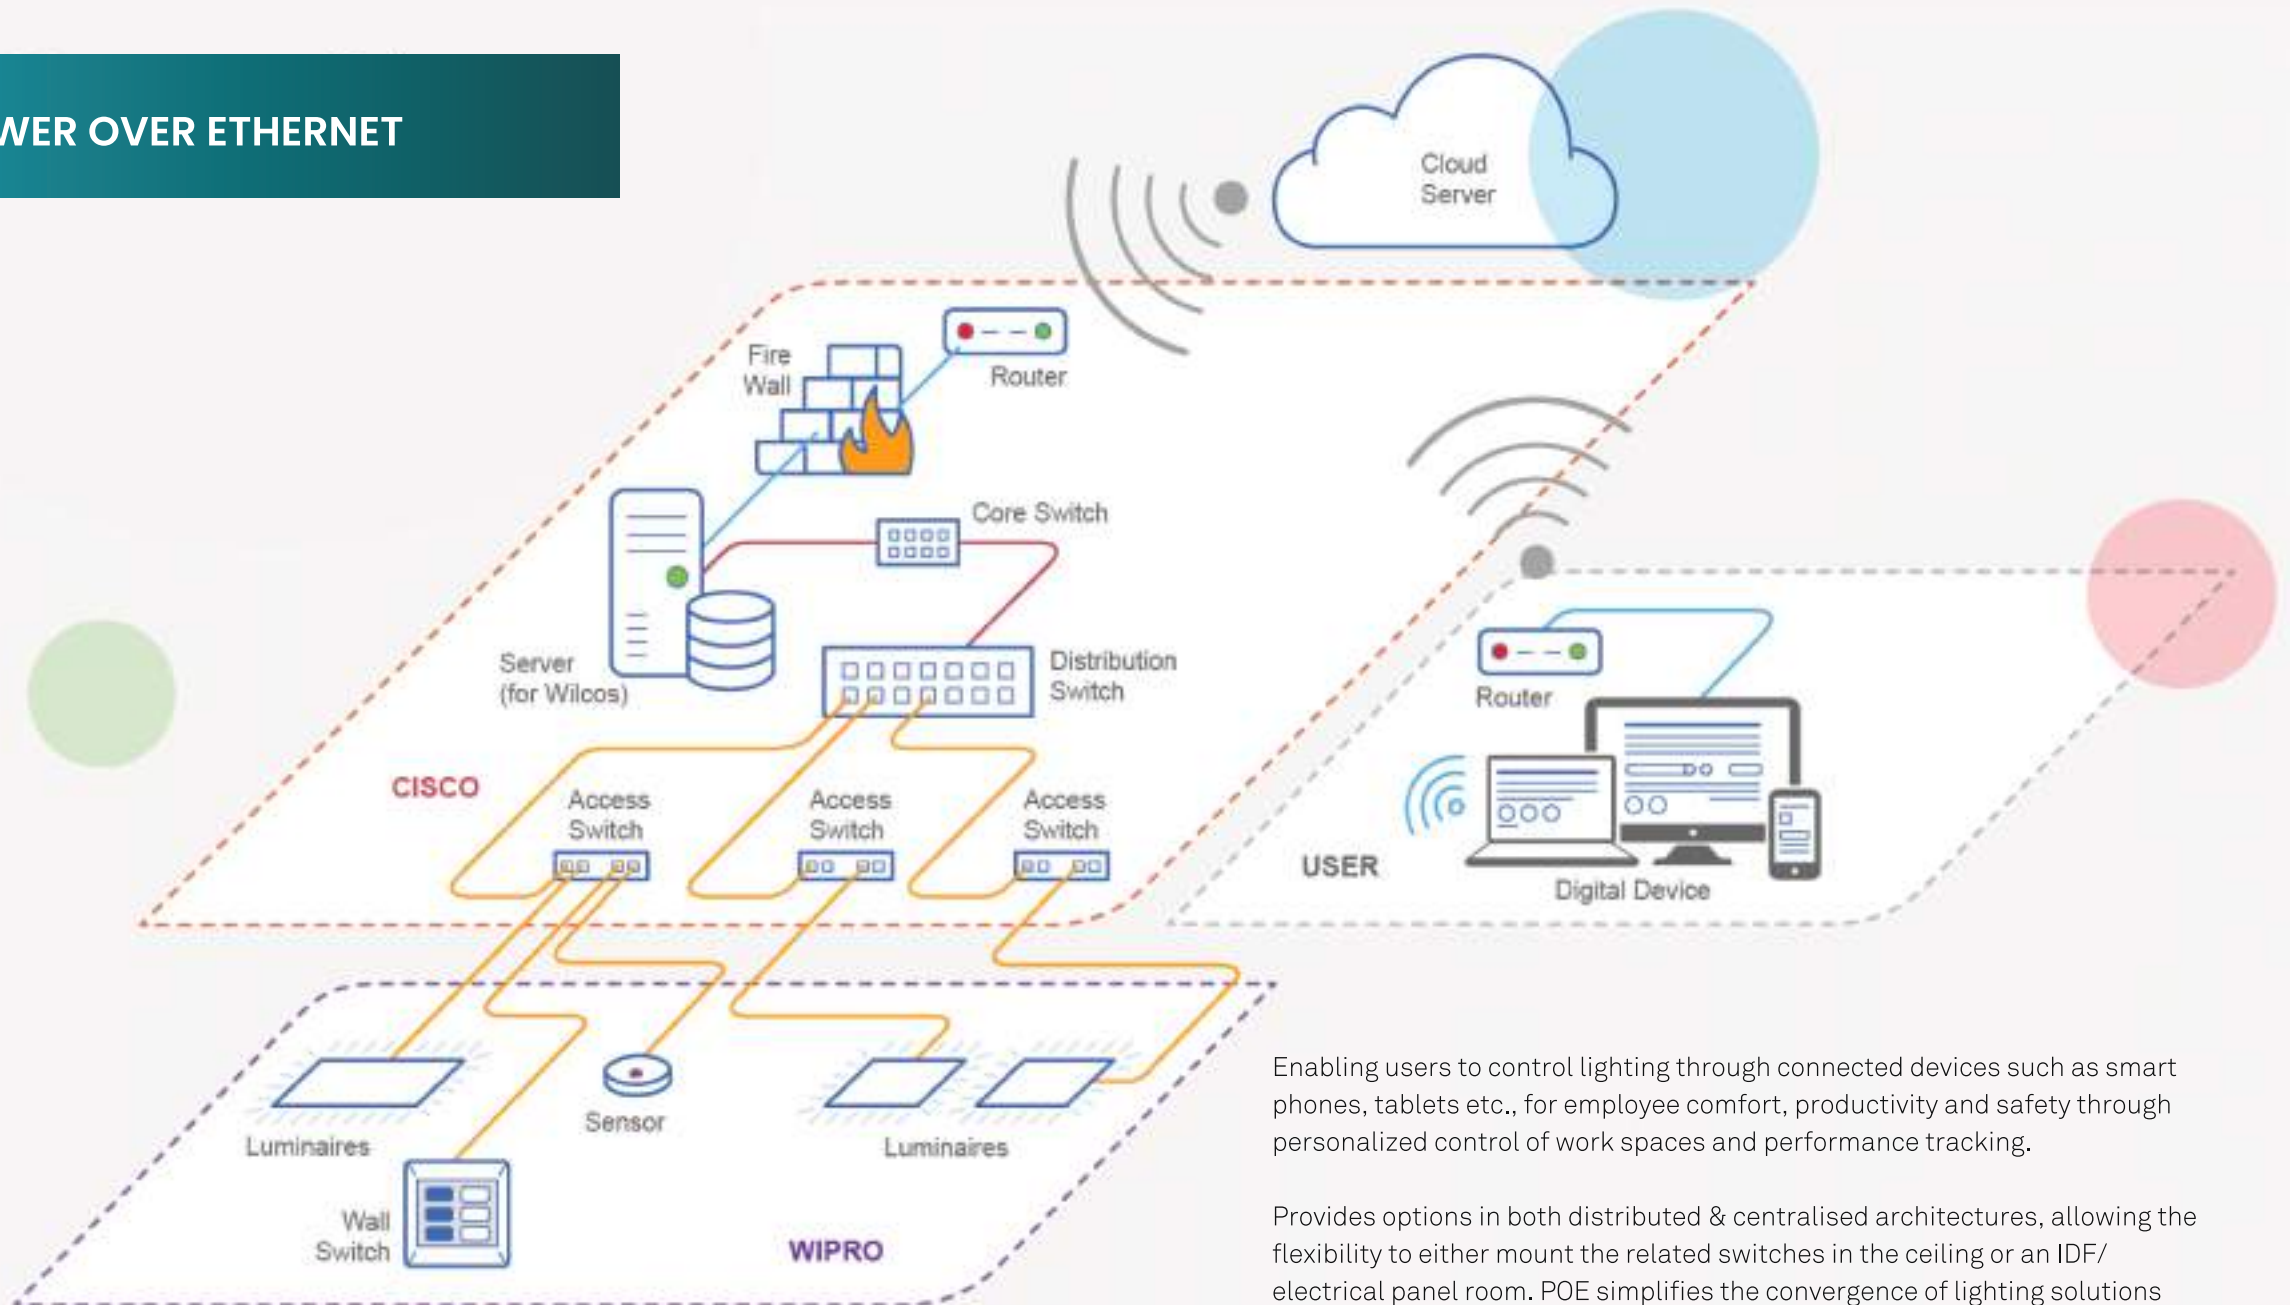

Wipro Lighting's alliances, with international technology companies, have made its offerings a major differentiator that has evoked a revolution in work lives.

We have collaborated with Cisco for Power over Ethernet (PoE) based lighting solutions and human-centric lighting solutions for new-age workspaces, enabling improvement in workspace productivity and enhanced employee wellbeing.

Our partnership with pure Li-Fi, Scotland, will deliver high-speed and secure data transmission through LED luminaires.

We have entered into partnership agreement with 3 prestigious technology brands - Igor, USA, for its smart and connected lighting products; with Schreder, Belgium, for premium and latest IoT based outdoor solutions; and with Mapiq, Netherlands, for smart workplace solutions.

Wipro's Solution on  
Human Centric Lighting

inSync™ makes artificial light mimic sunlight to create a pleasant and harmonious experience.

- Transform workspaces from constant to dynamic lighting
- Enhance employee wellbeing and productivity
- Work with multiple platforms - PoE, DALI or iSense™

## POWER OVER ETHERNET

Enabling users to control lighting through connected devices such as smart phones, tablets etc., for employee comfort, productivity and safety through personalized control of work spaces and performance tracking.