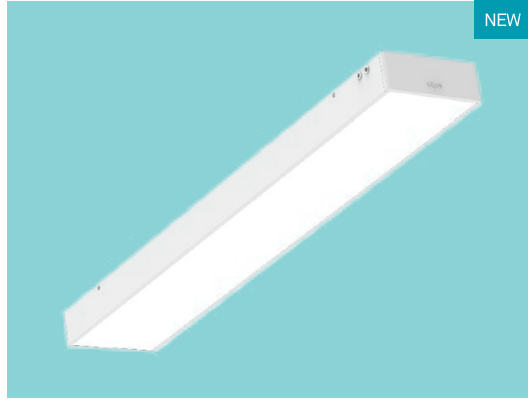

NEW

Aura Slim | CRCO18

Surface mounted LED 4X1 luminaire, full diffuser provides uniform light

Catalogue Reference No.	Wattage (W)	CCT (K)	LP ₹
CRCO18S036HP57	36W	5700	₹ 4,680
CRCO18S036HP57UG	36W	5700	₹ 4,780

• Also available with option of 4000K CCT and DALI dimmable