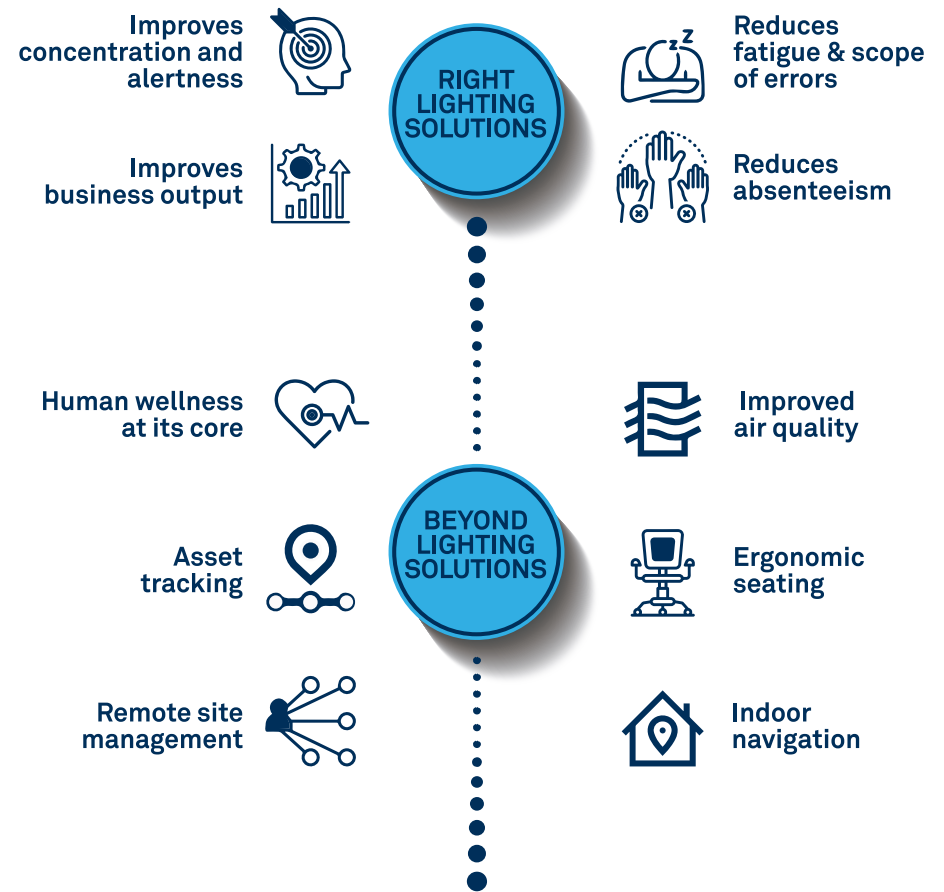

## Lighting Management System

Smart occupancy, touchless workspace

A smart workspace is an intelligent ecosystem that relies on a number of connected devices to monitor, control and manage various working operations and conditions. Wipro Lighting believes, working environment and peoples' needs are integrated and converge at every level. Sensors add a dynamic aspect to lighting applications, making it more efficient, comfortable and convenient. Sensors are a key factor in the smart and connected workspace.

**iSense**

**INTELLIGENT WIRELESS IoT SYSTEM**

# INTRODUCING THE BRILLIANCE OF INDUSTRY 5.0

industry  
**5.0**

The next revolution in the lighting industry integrates humans with efficient, intelligent, and accurate machines. While Industry 4.0 revolutionized automation, Industry 5.0 recentres itself around the “human” factor and focuses on human-machine collaboration for creating a sustainable future. Wipro C&I Business has taken the lead to revolutionize the industry by integrating the human touch in Industry 5.0. It proudly presents the Latest range of Lighting, Indoor Air Quality, and Anthropometric Seating Solutions keeping human wellness in focus.

## THE HUMAN-MACHINE EQUILIBRIUM

**NET-ZERO TARGETS**

Creating a sustainable future for humanity

**WIPRO C&I BUSINESS:  
GOOD FOR PEOPLE, GREAT FOR BUSINESS**