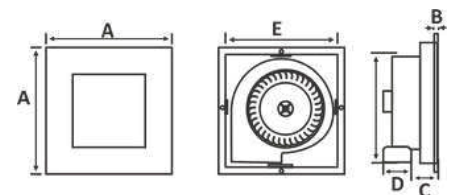

ELIZA-BTS

DIMENSIONS	AIR DELIVERY	NOISE LEVEL
6" Cutout 145 mm	200 M3 / H	38 DB
Outer body 200 mm x 190 mm	MOTOR POWER	RPM
Depth 93 mm	24W	1300