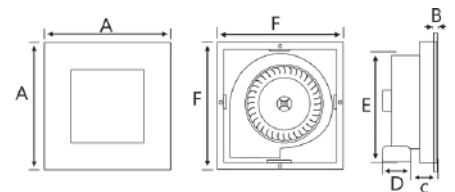

- Universal design for ceiling
- Modern fascia
- Long life premium motor
- Easy to install and clean
- Built in Bluetooth Speaker

SIZE AVAILABLE | COLOURS AVAILABLE
270mm x 270mm | White
4" Outlet

ELIZA-BTS