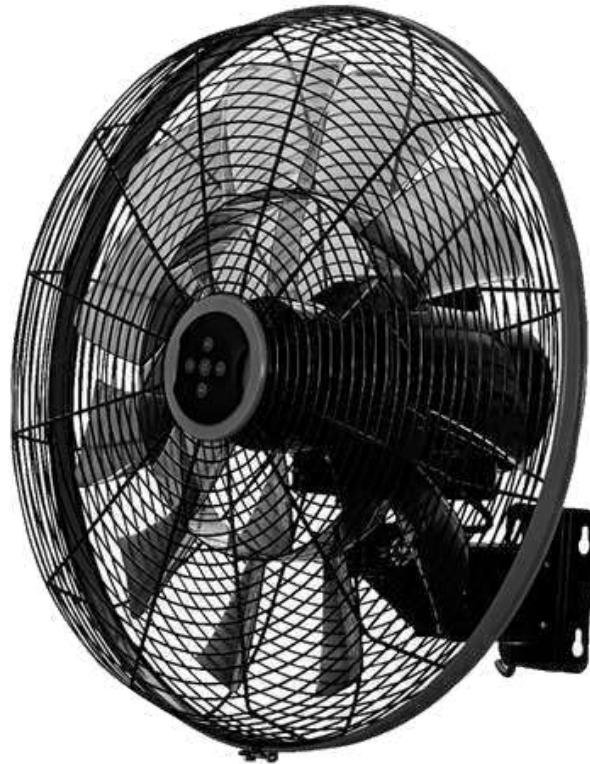

OLIVIA SMART DC FANS

18 Blades Patented Design
Mute Technique

Black

**Remote Control
Included**

Fully sealed BLDC Brushless Motor

Maximum Power - 3w-75w

RPM - Minimum RPM=200r/min,

Maximum RPM=850r/min

Maximum Air Volume - 170m³/min,

Remote Control - Hz433 RF,

with learning function

Manual Control - Knob Type

(Except for Wall Fan)

Grill - 18 inch 12 lines strong grill

(pass the finger testing)

Blade - 18 inch 18 blades design

(lowest noise, max air volume) noise 56db

Airfeel

Customised
Colour
Options
Available!

OLIVIA WALL FAN