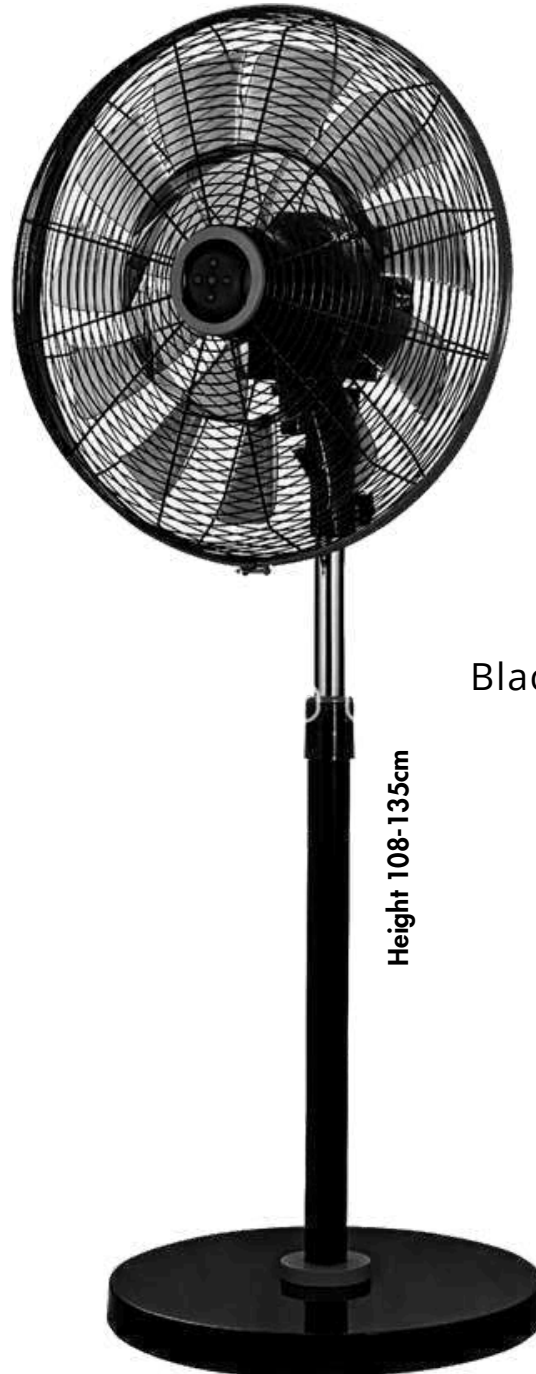

(Except for Wall Fan)

Grill - 18 inch 12 lines strong grill

(pass the finger testing)

Blade - 18 inch 18 blades design

(lowest noise, max air volume) noise 56db

Airfeel  

Black

Height 108-135cm