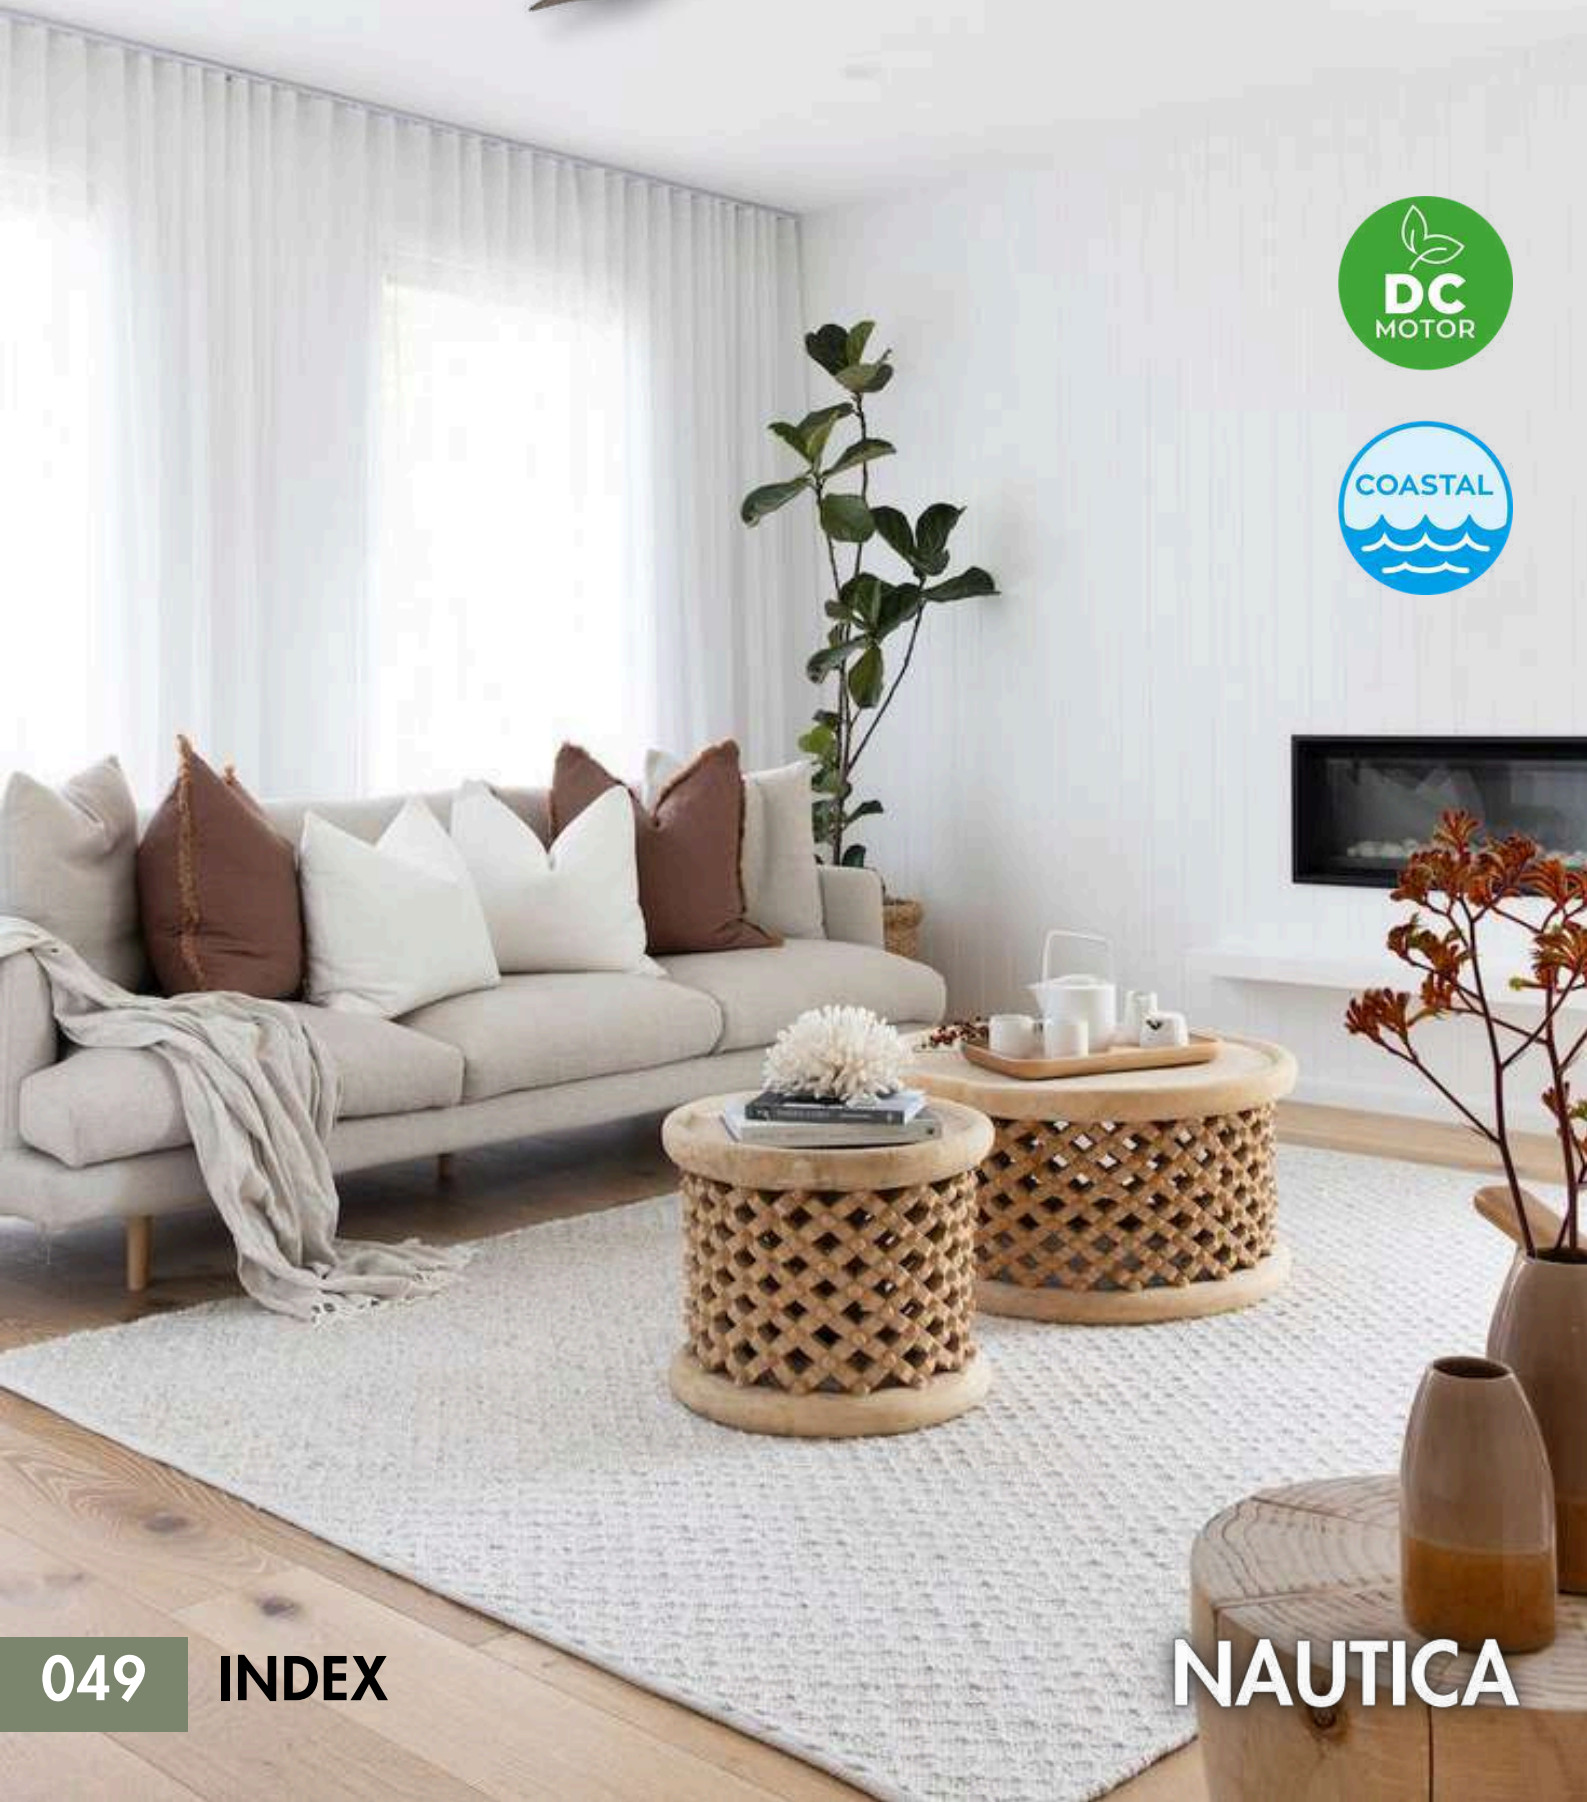

Airflow

181m³/min

Approx Height 10"/15"

Airfeel

PEREGRINE

INDEX

048

Brushed Nickel
With Teak Blades