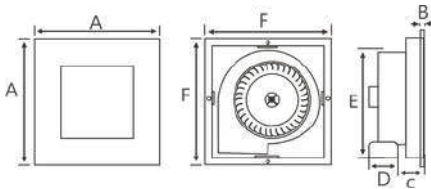

A	B	C	D	E	F
270mm	5mm	40mm	98mm	215mm	265mm