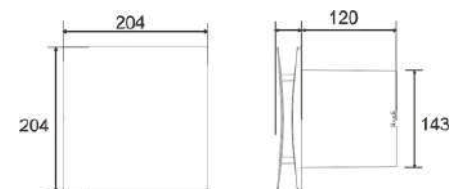

BREZA II EXHAUST

DIMENSIONS	AIR DELIVERY	NOISE LEVEL
6" Cutout 145 mm	210 M3 / H	35 DB
Outer body 200 mm x 190 mm		
Depth 93 mm		
	MOTOR POWER	RPM
	25W	2080