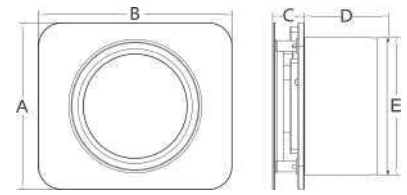

- Universal design for wall / glass
- Modern fascia
- Long life premium motor
- Easy to install and clean

SIZE AVAILABLE | COLOURS AVAILABLE
6 Inches | Off - White

EXW-RF150DC	A	B	C	D	E
TWO WAY	180mm	210mm	34mm	92mm	148mm

ALVEOLI TWO WAY DC EXHAUST

DIMENSIONS	AIR DELIVERY	NOISE LEVEL
6" Cut Out Size	Out 250 M3 / H	Out 37 dB(A)
150mm Rd	In 210 M3 / H	In 37 dB(A)
Duct Size 150mm		
IP Rating IPX4		
	MOTOR POWER	OPERATION
	Out 6.3W	Out 6 minutes
	In 7W	In 2 minutes

ACCESSORIES

ALUMINIUM COIL		INLET GRILL	INLET DISK	MOTION SENSOR FOR EXHAUST	INLET GRILL WITH LIGHT
6 Inches	4 Inches				
5 Mtrs 10 Mtrs	5 Mtrs 10 Mtrs	4 Inches 6 Inches	4 Inches 6 Inches		4 Inches
		Y BEND	OUTDOOR COWL		
		4 Inches 6 Inches	4 Inches 6 Inches