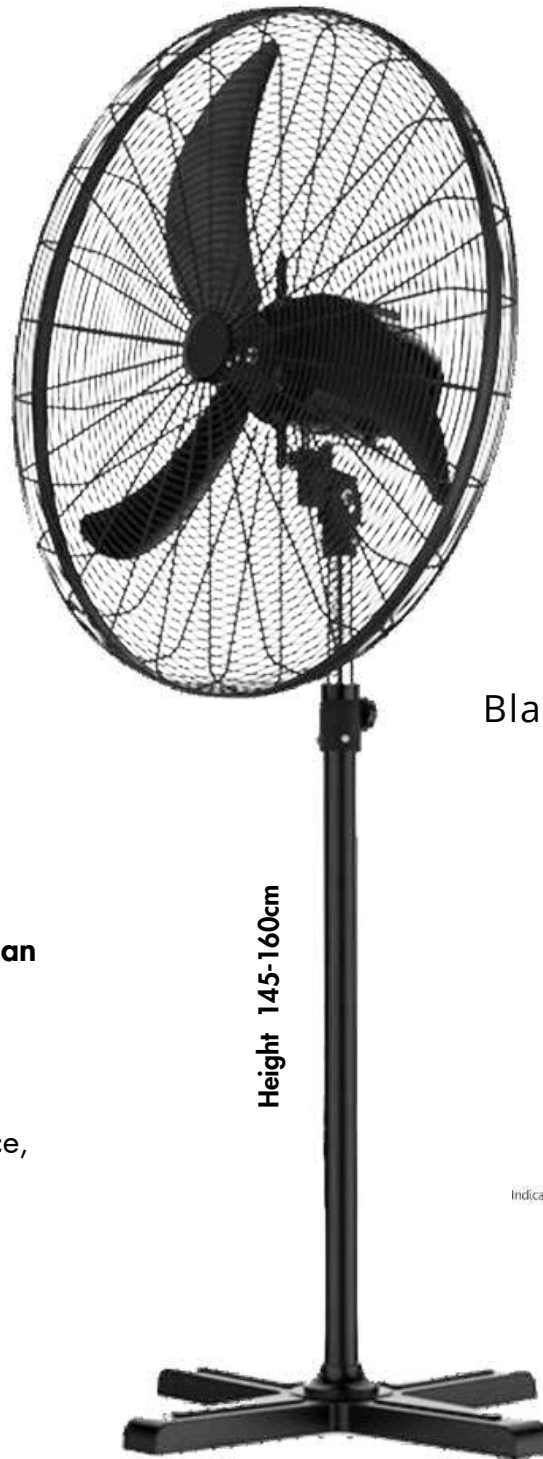

Customised
Colour
Options
Available!

Black

Height 145-160cm

Intelligent Control

6 wind speed settings.

Rotary Switch Control Panel

Indicator Light

ON/OFF
LONG PRESS
SWING
SHORT PRESS