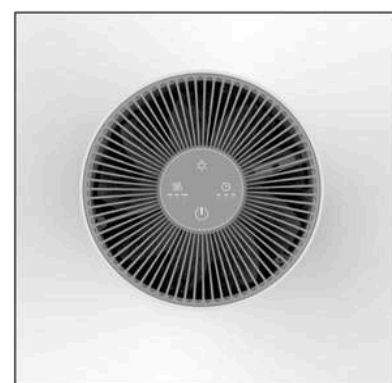

VOLUME AIR PURIFIER H13

LUCCIAR

SPECS

Size 195 X 195 X 388mm

Colour White with black detail

Modes High/Medium/Sleep

Rated voltage 100-240V~, 50/60Hz

Rated wattage 23W

Max. Airflow/CADR 130m³/h

Coverage Area ≤ 16m²

Filter type Replaceable H13 HEPA ALL IN ONE

(Included / replaced filter sold separately)

Filter life 2200 hours

Noise level < 50 dB on high

Timer 2/4/8 hours

Night Light N/A

Child Lock N/A

Insulation class Class II (Power adaptor included)

Plug & Play Yes

IP rating IP20

Certification CE by Waltek