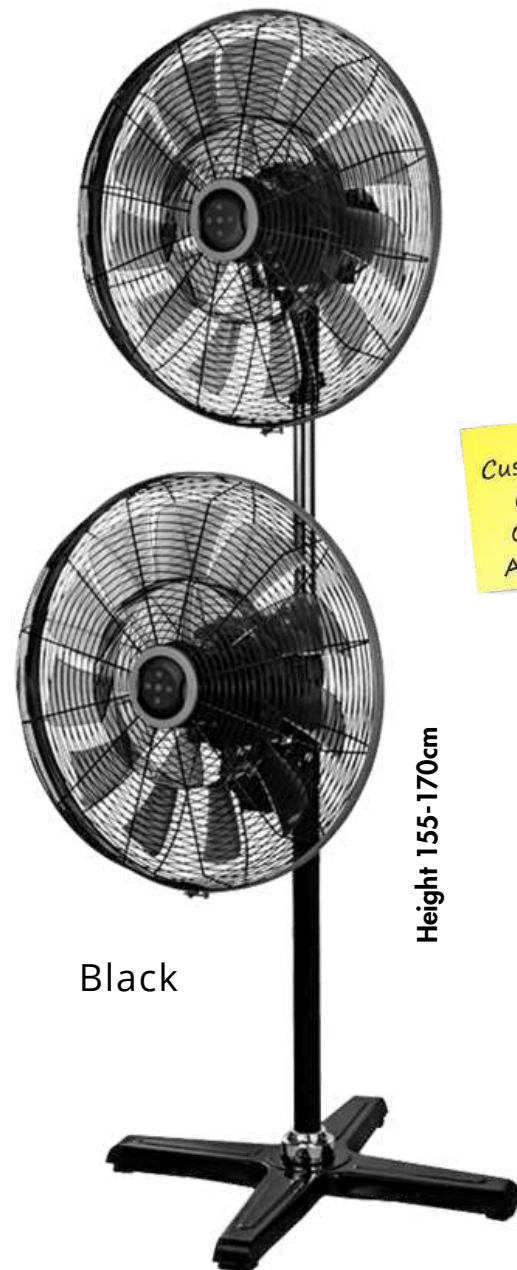

Customised
Colour
Options
Available!

OLIVIA PEDESTAL FAN

OLIVIA SMART DC FANS

18 Blades Patented Design
Mute Technique

Intelligent Control

6 wind speed settings
Rotary Switch Control Panel

Remote Control Included