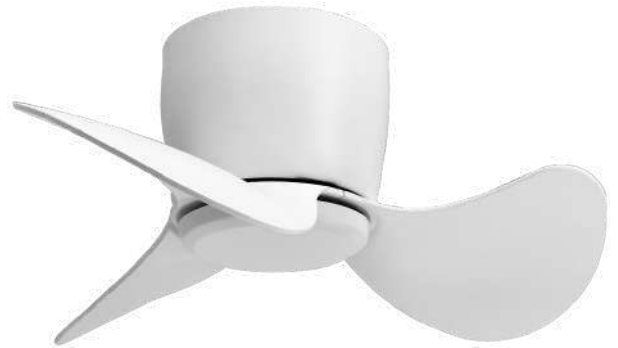

038

AB Black

*Remote Control
Included*

Matte Black

Matte White

Fan Size 24"

Fan Material

Metal/ABS