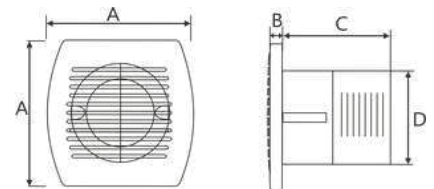

A	B	C	D
EXW-B8	257mm	8mm	129mm	196mm

WIND EXHAUST

DIMENSIONS	AIR DELIVERY	NOISE LEVEL
8" Cutout 196 mm	370 M3 / H	39 DB
Outer body 257 mm x 257 mm	MOTOR POWER RPM	
Depth 129 mm	25W	1700