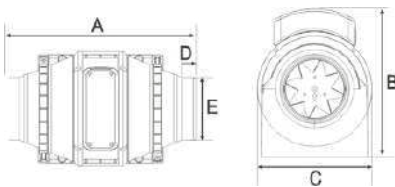

- Engineering PP Plastic.
- Elegant Design and Low Noise.
- Silicon Steel Motor.
- 100% pure copper winding.
- Built in Thermo cut off for Motor Protection.

SIZE AVAILABLE | COLOURS AVAILABLE
4 & 6 Inches | Off - White