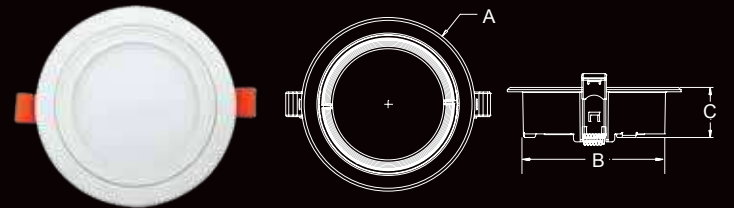

VIVRE

LED 5 in 1 TUNABLE & CEILING FRIENDLY PANEL

ITEM CODE	WATTAGE	CCT	UTILIZATION	BASE CAP	MRP (₹)	CASE LOT
TNP061921	6 W	3000 K / 4000 K / 6000 K	Recessed /Surface	A - Ø12 B - Ø10.5 C - 3.76	590	10
TNP121922	12 W	3000 K / 4000 K / 6000 K	Recessed /Surface	A - Ø17 B - Ø15.5 C - 3.19	790	10

*DIMENSIONS: A: L x W / DIAMETER | B: CUTOUT SIZE | C: HEIGHT
ALL DIMENSIONS IN CM