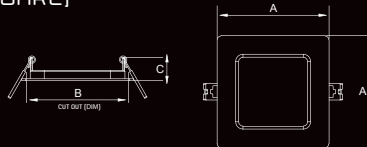

RAYDIA [PALLETE]

LED RECESSED PANELS (SQUARE)

ITEM CODE	WATTAGE	CCT	DIMENSIONS*	MRP (₹)	CASE LOT
DLP0514007	5W	2700K	A - 8.5*8.5 B - 7.5*7.5 C - 2.2	1,450.00	30
DLP0814012	8W	2700K	A - 11.8*11.8 B - 10.8 * 10.8 C - 2.4	1,790.00	18