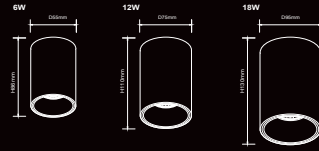

*DIMENSIONS: A: L x W / DIAMETER | B: CUTOUT SIZE | C: HEIGHT
ALL DIMENSIONS IN CM

RIO SF

SURFACE COB DOWNLIGHTERS

	ITEM CODE	COLOUR	WATTAGE	CCT	DIMENSIONS	MRP (₹)
	DL0611101	WHITE BLACK	6W	3000K	A - Ø5.5 C - 8.6	1,490.00
	DL0631101			4000K	A - Ø5.5 C - 8.6	
	DL0610901	BLACK		3000K	A - Ø5.5 C - 8.6	
	DL0630901			4000K	A - Ø5.5 C - 8.6	
	DL1211102	WHITE BLACK	12W	3000K	A - Ø7.5 C - 11	1,990.00
	DL1231102			4000K	A - Ø7.5 C - 11	
	DL1210901	BLACK		3000K	A - Ø7.5 C - 11	
	DL1230901			4000K	A - Ø7.5 C - 11	
	DL1810901	BLACK	18W	3000K	A - Ø9.5 C - 13	2,590.00
	DL1830901			4000K	A - Ø9.5 C - 13	
	DL1831103	WHITE		3000K	A - Ø9.5 C - 13	
	DL1811102			4000K	A - Ø9.5 C - 13	