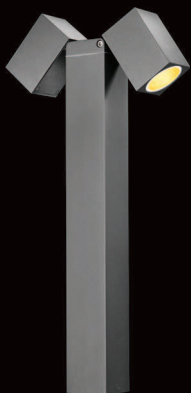

LANDSCAPE

LB2001
WATT - 2 x 5W LED
LAMP BASE - GU10
CASE LOT - 4
M.R.P.: ₹ 5,690.00