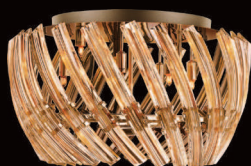

AMOURE

CG9002
WATT - 9 x 40W HALOGEN -
DIMMABLE / 9 x 2W LED -
DIMMABLE
LAMP BASE - G9
CASE LOT - 1
NO. OF BOXES - 1
M.R.P.: ₹ 32,990.00