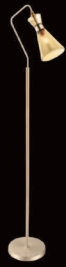

BOROSILICATE GLASS

SCINTILLER

FP1024
WATT - 1 x 4W LED FILAMENT
LAMP
LAMP BASE - E14
CASE LOT - 1
NO. OF BOXES - 1
M.R.P.: ₹ 12,490.00