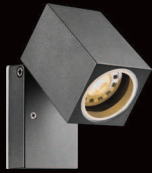

## LANDSCAPE LIGHTING

**Put the spotlight on the exterior.**

Highlight the best features of your home's exterior with Tisua's beautiful range of Landscape lights.

Sleek, unobtrusive and highly efficient with an IP54 rating, these lights are both rust proof and water proof. Switch them on and bring your exteriors to life.